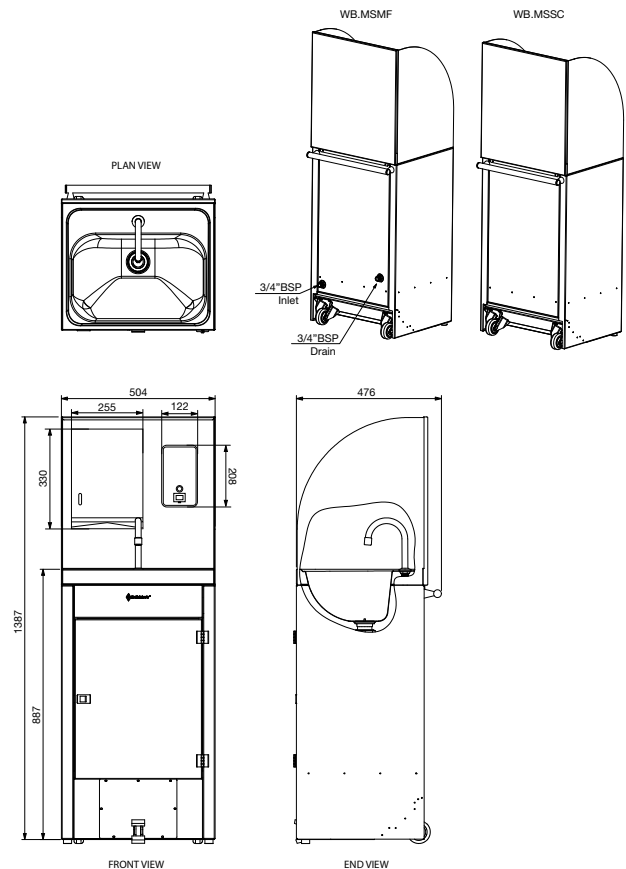

BASINS

Foot Operated Wash Basin - Mobile

Model: SPPL.WB.MSxx.yyy

SPPL = Stoddart Plumbing Product
 WB = Wash Basin
 MSSC = Mobile Station Self Contained
 MSMF = Mobile Station Mains water fed
 TSD = Towel & Soap Dispenser
 eg.: for specification and ordering quote
 Code: SPPL.WB.MSSC.TSD

*Model shown with optional accessories

Features and Benefits:

- Stainless steel hand washing basin with tap and stand included
- Hands free foot operation for hygienic hand washing
- No power connection required
- Self contained (SC) models include two 20 litre on board jerry cans. One for clean water and one for waste water. Water is fed using a foot operated pump
- Mains fed (MF) models include a mains connection and connection for drainage to a suitable drain. Water is fed by a foot operated valve
- Cabinets are fabricated from heavy duty, aesthetically pleasing and durable stainless steel. They include a fully enclosed cupboard and back panel to conceal plumbing/fittings plus rear handle and castors making the unit easy to reposition
- Optional towel and soap dispensers are available to order at an additional cost, specified at time of order

Specifications:

Construction: Hygienic 304 grade stainless steel construction cupboard and basin, no.4 finish. Foot operation tap for convenient and hygienic hand washing.

Model No.	L x W x H (mm)
SPPL.WB.MSSC.TSD	504 x 476 x 1387
SPPL.WB.MSMF.TSD	504 x 476 x 1387