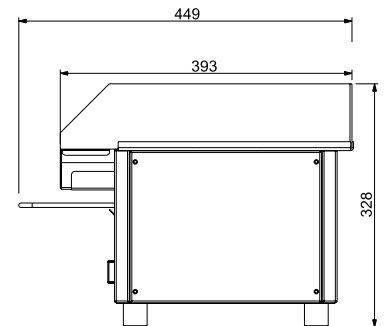

Detachable side-mounted drain tray

Rack toaster

FEATURES & BENEFITS

- Combined hot plate griddle with toaster
- Complete stainless steel construction
- 6mm thick cast steel plate - 520mm x 330mm
- 6 slice adjustable toaster rack
- Easy-clean removable crumb tray
- Detachable side-mounted drain gutter

W.GDT6x

SPECIFICATIONS

W.GDT60

kW 2.2 **Amps** 10 **Weight** 21kg
Width 570 **Depth** 450 **Height** 330

W.GDT65

kW 3.6 **Amps** 15 **Weight** 21kg
Width 570 **Depth** 450 **Height** 330

Front View

Side View

We reserve the right to alter specifications of products without notice. All dimensions are in mm.

Dealer: