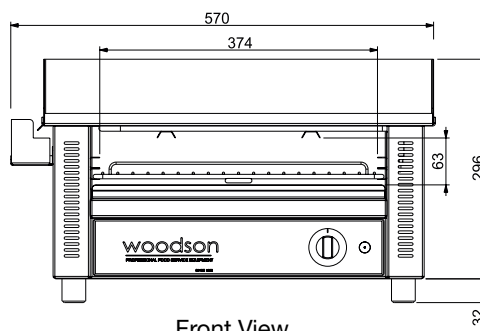

Detachable side-mounted drain tray

Rack toaster

FEATURES & BENEFITS

- Combined hot plate griddle with toaster
- Complete stainless steel construction
- 6mm thick cast steel plate - 520mm x 330mm
- 6 slice adjustable toaster rack
- Easy-clean removable crumb tray
- Detachable side-mounted drain gutter

W.GDT6x

SPECIFICATIONS

W.GDT60

kW 2.2 **Amps** 10 **Weight** 21kg
Width 570 **Depth** 450 **Height** 330

W.GDT65

kW 3.6 **Amps** 15 **Weight** 21kg
Width 570 **Depth** 450 **Height** 330

Front View

Side View

We reserve the right to alter specifications of products without notice. All dimensions are in mm.

Dealer: