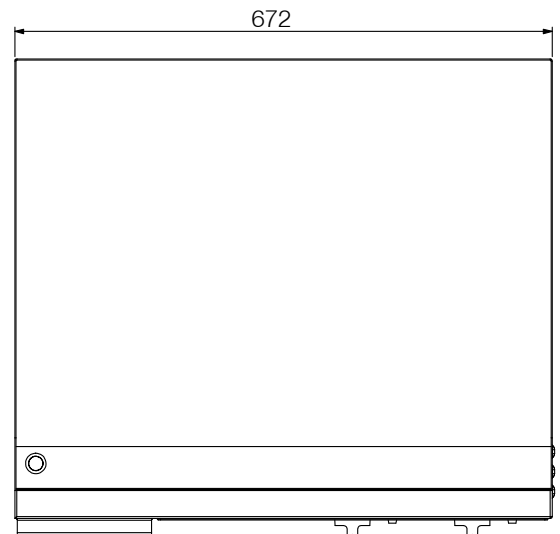

Griddle

W.GDA60

Woodson griddles include heavy duty hot plates which ensure an even heat across the entire cooking surface and exceptional heat retention.

Product Information:

- Countertop griddle with fully sealed splashback
- Front grease gutter drains to large removable grease drawer
- Thermostat control from 40°C to 285°C
- Dual thermostat control for half cooking and pilot light to indicate power on
- Supplied with 20 amp plug and lead

Specifications:

Model	W.GDA60
Height	236mm
Width	675mm
Depth	600mm
Weight	40kg
Power	4.4kW
	20A plug & lead fitted

Top View

Side View

Front View

Due to continuous product research and development, the information contained herein is subject to change without notice.