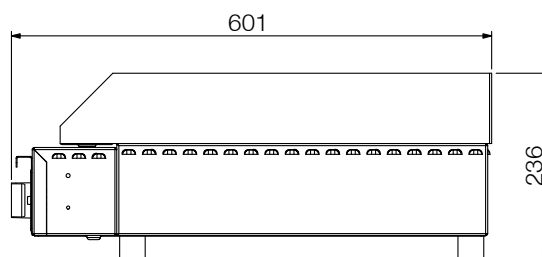

Griddle

W.GDA60

Woodson griddles include heavy duty hot plates which ensure an even heat across the entire cooking surface and exceptional heat retention.

Product Information:

- Countertop griddle with fully sealed splashback
- Front grease gutter drains to large removable grease drawer
- Thermostat control from 40°C to 285°C
- Dual thermostat control for half cooking and pilot light to indicate power on
- Supplied with 20 amp plug and lead

Specifications:

Model	W.GDA60
Height	236mm
Width	675mm
Depth	600mm
Weight	40kg
Power	4.4kW
	20A plug & lead fitted

Top View

Side View

Front View

Due to continuous product research and development, the information contained herein is subject to change without notice.