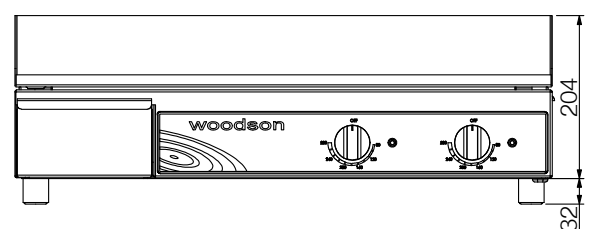

Specifications:

Model	W.GDA60
Height	236mm
Width	675mm
Depth	600mm
Weight	40kg
Power	4.4kW
	20A plug & lead fitted

Top View

Side View

Front View

Due to continuous product research and development, the information contained herein is subject to change without notice.