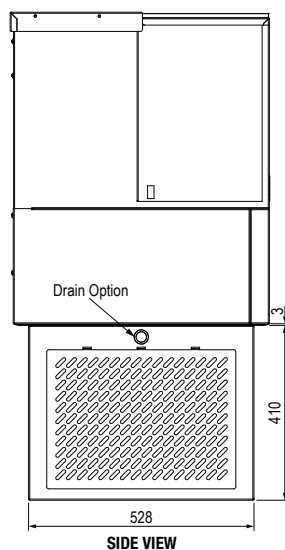

Product Information:

- Square profile for optimal product display and modern look
- Double glazed toughened glass front and sides with 10mm toughened glass top for improved performance and safety
- Unique blown air design passes a cold air blanket over the top of
- the food. The cold air then returns under and around the food pans creating an even cooling effect
- Adjustable digital controller designed to hold temperature accurately between 2°C and 5°C
- Rear toughened glass roller doors as standard
- Undermount refrigeration unit supplied with drain hose from well for connection to waste
- Top mounted LED lighting illuminates interior and ensures optimal display of products at all time
- Fully insulated with Ecomate® polyurethane
- Designed to operate at ambient temperatures up to 32°C
- Takes gastronorm pans up to 100mm deep (sold separately)
- Other pan sizes and combinations available
- Available in 3 & 4 module units
- Available in a variety of profiles, with matching hot food displays
- Wide range of functional accessories available

Specifications

Model W.CFSQ23
Height 730mm
Width 1165mm
Depth 605mm
Power 0.75kW
 (10A plug & lead fitted)
Gas R507A

Model W.CFSQ24
Height 730mm
Width 1500mm
Depth 605mm
Power 0.75kW
 (10A plug & lead fitted)
Gas R507A