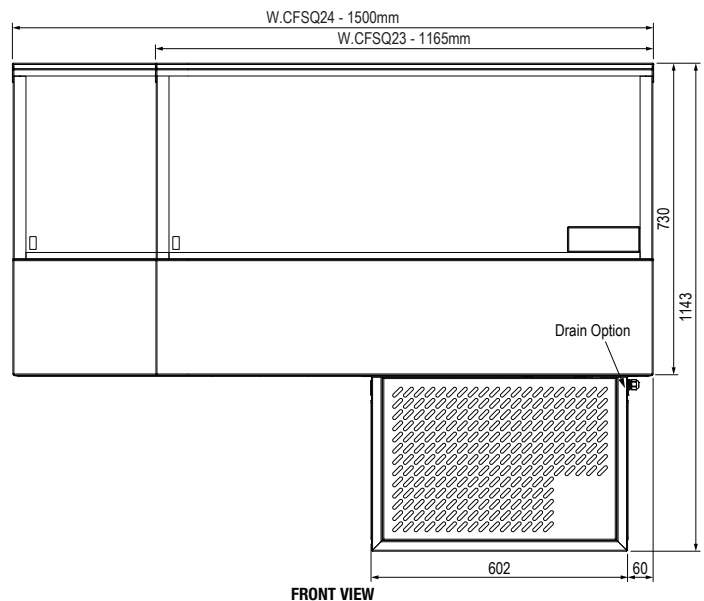

Product Information:

- Square profile for optimal product display and modern look
- Double glazed toughened glass front and sides with 10mm toughened glass top for improved performance and safety
- Unique blown air design passes a cold air blanket over the top of
- the food. The cold air then returns under and around the food pans creating an even cooling effect
- Adjustable digital controller designed to hold temperature accurately between 2°C and 5°C
- Rear toughened glass roller doors as standard
- Undermount refrigeration unit supplied with drain hose from well for connection to waste
- Top mounted LED lighting illuminates interior and ensures optimal display of products at all time
- Fully insulated with Ecomate® polyurethane
- Designed to operate at ambient temperatures up to 32°C
- Takes gastronorm pans up to 100mm deep (sold separately)
- Other pan sizes and combinations available
- Available in 3 & 4 module units
- Available in a variety of profiles, with matching hot food displays
- Wide range of functional accessories available

Specifications

Model W.CFSQ23
Height 730mm
Width 1165mm
Depth 605mm
Power 0.75kW
 (10A plug & lead fitted)
Gas R507A

Model W.CFSQ24
Height 730mm
Width 1500mm
Depth 605mm
Power 0.75kW
 (10A plug & lead fitted)
Gas R507A