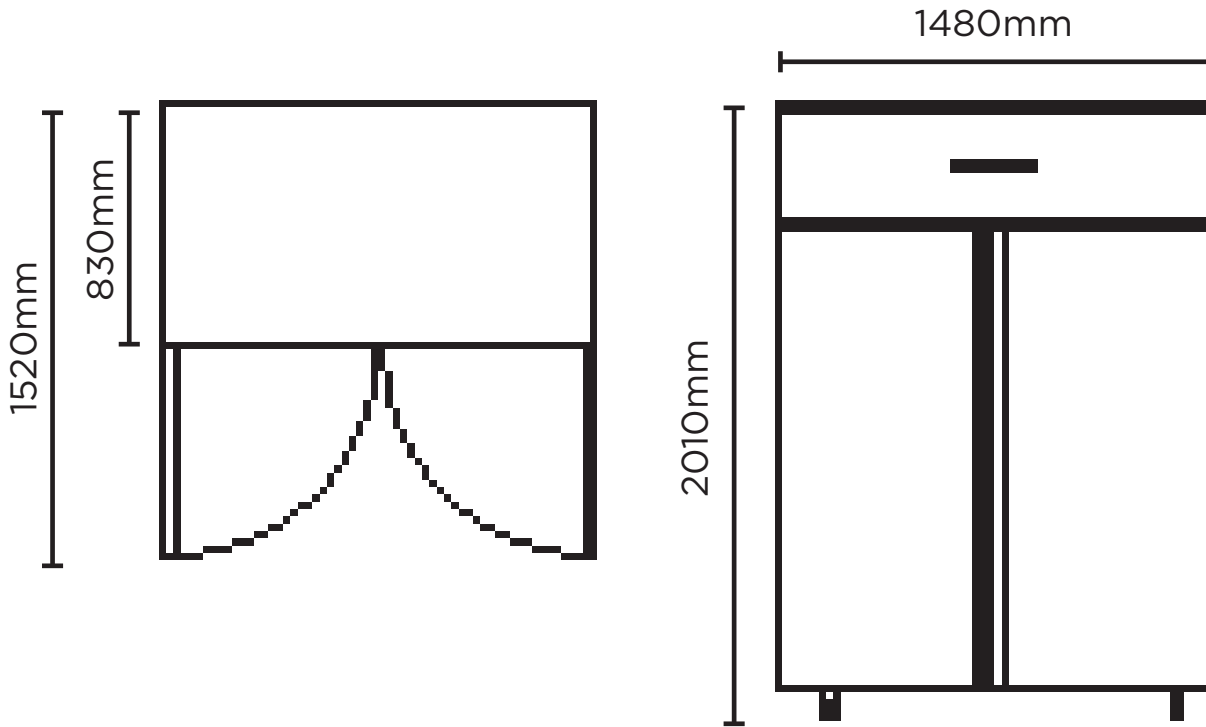

UF1300SDF | Gastronom Stainless Steel 1300L Storage Freezer

Vertical Displays & Storage

SPECIFICATIONS

Part Number	3735194	Door Swing Dimension	830mm
Capacity	1300L	Total Depth of door open	1520mm
Temperature Range	-22 to -18°C	Door Shape	Flat
Max. Ambient Temp.	38°C	Self-Closing Door	Yes
Refrigeration Capacity	800W	Door Lock	Yes
Energy Consumption	5.4kWh/24h	No. of Doors	2
Current	4.8A	Temp. Controller	Digital
Gross Weight	226kg	Castors	Yes
Packaged Dimensions	1510 x 855 x 2062	No. of Shelves Incl. Base Per Door	6
Air-Circulation	Fan Forced	Shelves Dimensions	530(w) x 650(d) mm
Drainage Points	No Drainage Required	Colour	Stainless Steel
Refrigerant	R404a	Warranty	2 Years, Parts & Labour
Plug Supplied	Yes, 1 x 10A	Warranty Service	Bromic Extra Care
Plug Location	Top Left		
Display Light Box	No		
Internal Light	LED		
Door Type	Solid		

DIMENSIONS

External (mm)	
Width	1480
Depth	830
Height	2010
Internal (mm)	
Width	1360
Depth	685
Height	1390

BROMIC PTY Ltd reserve the right to alter specifications without notice.

UF1300SDF | Gastronom Stainless Steel 1300L Storage Freezer