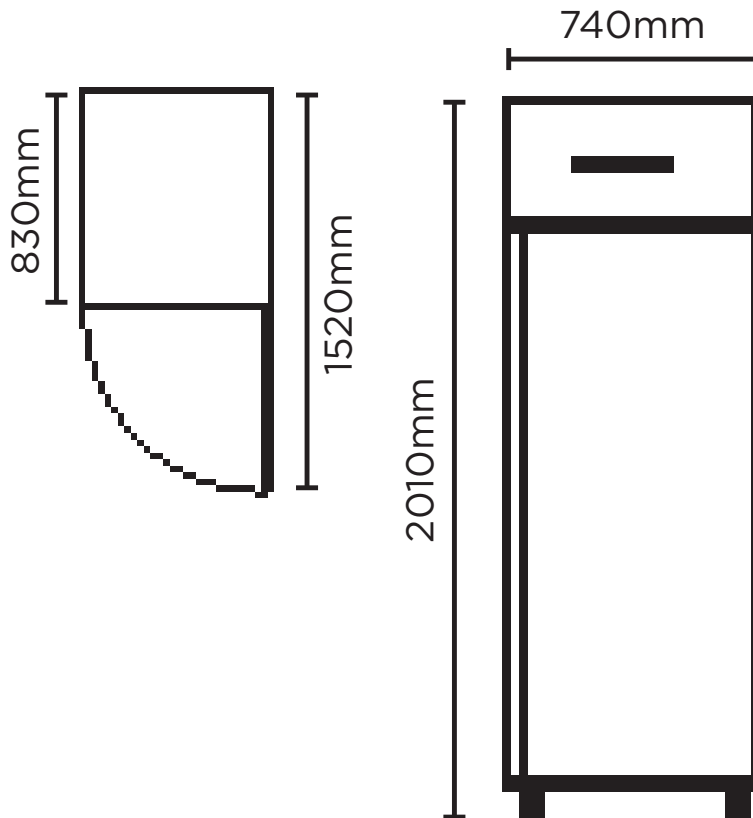

UF0650SDF | Gastronom Stainless Steel 650L Storage Freezer

Vertical Displays & Storage

SPECIFICATIONS

Part Number	3735203	Door Swing Dimension	830mm
Capacity	650L	Total Depth of door open	1520mm
Temperature Range	-22 to -18°C	Door Shape	Flat
Max. Ambient Temp.	38°C	Self-Closing Door	Yes
Refrigeration Capacity	640W	Door Lock	Yes
Energy Consumption	9kWh/24h	No. of Doors	1
Current	2.8A	Temp. Controller	Digital
Gross Weight	147kg	Castors	Yes
Packaged Dimensions	769 x 855 x 2062 mm	No. of Shelves Incl. Base Per Door	6
Air-Circulation	Fan Forced	Shelves Dimensions	530(w) x 650(d) mm
Drainage Points	No Drainage Required	Colour	Stainless Steel
Refrigerant	R404a	Warranty	2 Years, Parts & Labour
Plug Supplied	Yes, 1 x 10A	Warranty Service	Bromic Extra Care
Plug Location	Top Left		
Display Light Box	No		
Internal Light	LED		
Door Type	Solid		

DIMENSIONS

External (mm)	
Width	740
Depth	830
Height	2010
Internal (mm)	
Width	624
Depth	685
Height	1390

BROMIC PTY Ltd reserve the right to alter specifications without notice.

UF0650SDF | Gastronom Stainless Steel 650L Storage Freezer

Vertical Displays & Storage