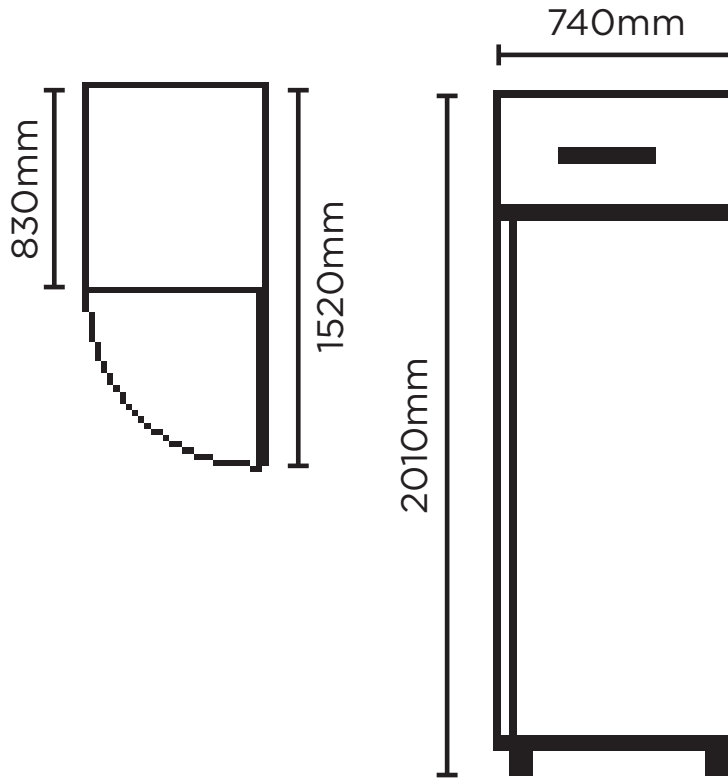

UC0650SD | Gastronom Stainless Steel 650L Storage Chiller

Vertical Displays & Storage

SPECIFICATIONS

Part Number	3735161	Door Swing Dimension	830mm
Capacity	650L	Total Depth of door open	1520mm
Temperature Range	+2 to +8°C	Door Shape	Flat
Max. Ambient Temp.	38°C	Self-Closing Door	Yes
Refrigeration Capacity	360W	Door Lock	Yes
Energy Consumption	3.2kWh/24h	No. of Doors	1
Current	2.2A	Temp. Controller	Digital
Gross Weight	143kg	Castors	Yes
Packaged Dimensions	769 x 855 x 2062 mm	No. of Shelves Incl. Base Per Door	6
Air-Circulation	Fan Forced	Shelves Dimensions	530(w) x 650(d) mm
Drainage Points	No Drainage Required	Colour	Stainless Steel
Refrigerant	R134a	Warranty	2 Years, Parts & Labour
Plug Supplied	Yes, 1 x 10A	Warranty Service	Bromic Extra Care
Plug Location	Top Left		
Display Light Box	No		
Internal Light	LED		
Door Type	Solid		

DIMENSIONS

External (mm)	
Width	740
Depth	830
Height	2010
Internal (mm)	
Width	624
Depth	685
Height	1390

BROMIC PTY Ltd reserve the right to alter specifications without notice.

UC0650SD | Gastronom Stainless Steel 650L Storage Chiller

Vertical Displays & Storage