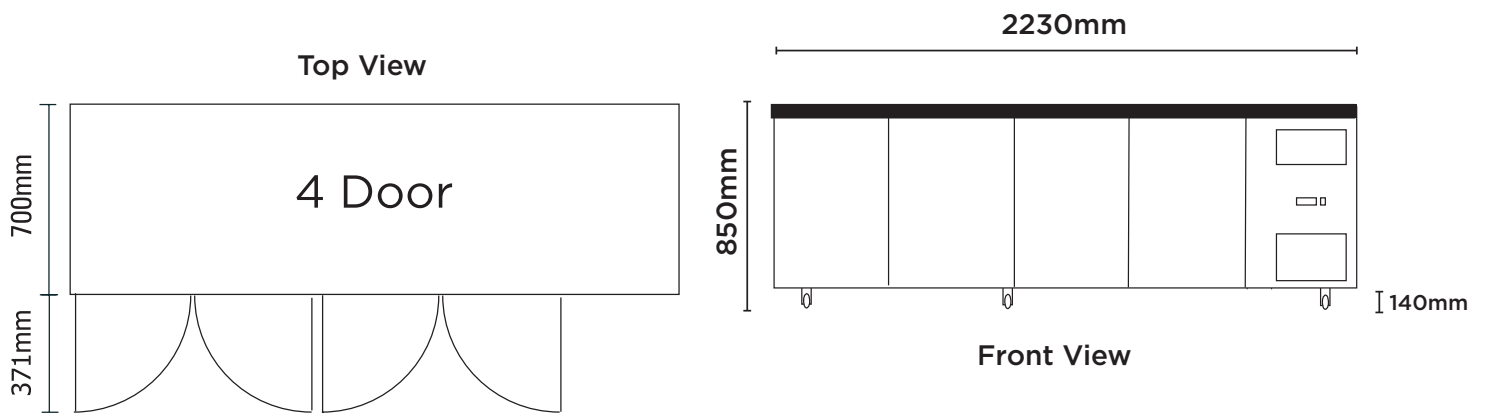

UBF2230SD | Underbench Storage Freezer 553L LED

Bar Chillers & Freezers

UBF2230SD

**UNDERBENCH
STORAGE FREEZER
553L LED**

UBF2230SD | Underbench Storage Freezer 553L LED

Bar Chillers & Freezers

SPECIFICATIONS

Part Number	3736232	Door Swing Dimension	371mm
Capacity	553L	Total Depth of Door Open	1071mm
Temperature Range	-22 to -18°C	Door Shape	Hinged
Max Ambient Temp.	32°C	Self-Closing Door	Yes
Refrigeration Capacity	774W	Door Lock	No
Energy Consumption	9.6Kwh/24h	No. of Doors	4
Current	3.8A	Temp. Controller	Digital
Gross Weight	155kg	Castors	Yes, Legs available
Packaged Dimensions	2260 x 740 x 910 mm	No. of Shelves inc. Base	3x4
Refrigerant	R404a	Shelves Dimensions	333(w) x 530(d) mm
Plug Supplied	Yes, 1 x 10A, 2.5m cord length	Narrow-Gauge Shelving	Yes
Plug Location	Bottom Right	Colour	Stainless Steel
Main Light	N/A	Warranty	2 Years, Parts & Labour
Door Type	Solid, Stainless Steel	Warranty Service	Bromic Extra Care

DIMENSIONS

External (mm)	
Width	2230
Depth	700
Height	850
Internal (mm)	
Width	1772
Depth	530
Height	589

All information is correct at the time of publication. BROMIC PTY Ltd reserve the right to alter specifications without notice.