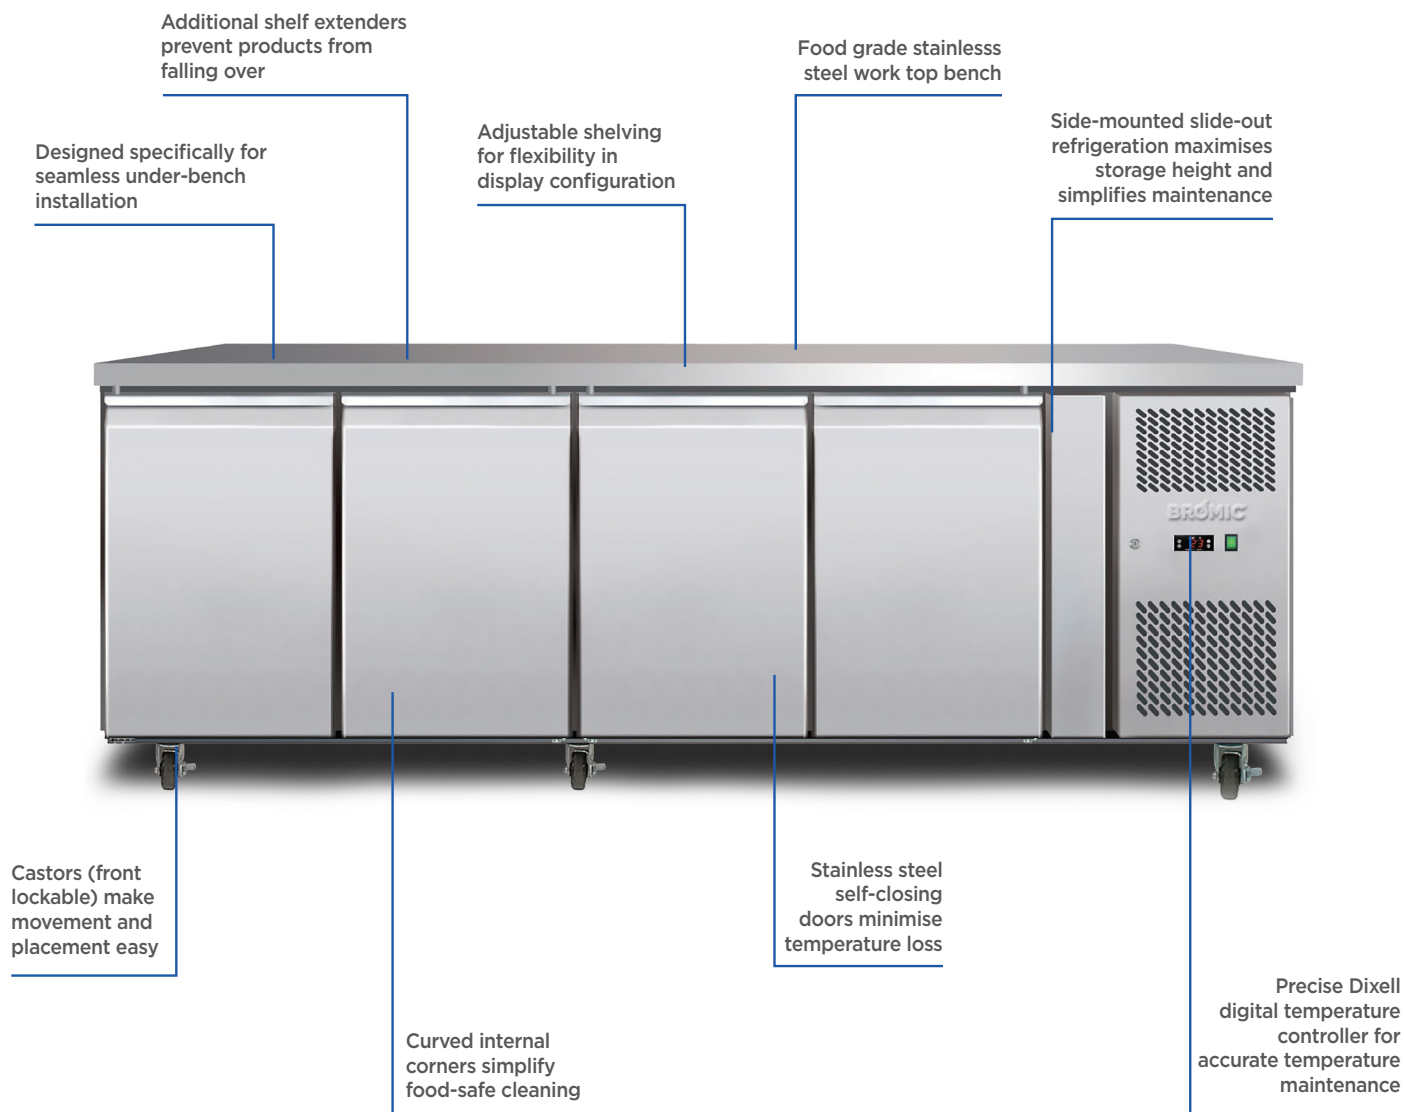

UBF2230SD | Underbench Storage Freezer 553L LED

Bar Chillers & Freezers

UBF2230SD

**UNDERBENCH
STORAGE FREEZER
553L LED**

UBF2230SD | Underbench Storage Freezer 553L LED

Bar Chillers & Freezers

SPECIFICATIONS

Part Number	3736232	Door Swing Dimension	371mm
Capacity	553L	Total Depth of Door Open	1071mm
Temperature Range	-22 to -18°C	Door Shape	Hinged
Max Ambient Temp.	32°C	Self-Closing Door	Yes
Refrigeration Capacity	774W	Door Lock	No
Energy Consumption	9.6Kwh/24h	No. of Doors	4
Current	3.8A	Temp. Controller	Digital
Gross Weight	155kg	Castors	Yes, Legs available
Packaged Dimensions	2260 x 740 x 910 mm	No. of Shelves inc. Base	3x4
Refrigerant	R404a	Shelves Dimensions	333(w) x 530(d) mm
Plug Supplied	Yes, 1 x 10A, 2.5m cord length	Narrow-Gauge Shelving	Yes
Plug Location	Bottom Right	Colour	Stainless Steel
Main Light	N/A	Warranty	2 Years, Parts & Labour
Door Type	Solid, Stainless Steel	Warranty Service	Bromic Extra Care

DIMENSIONS

External (mm)	
Width	2230
Depth	700
Height	850
Internal (mm)	
Width	1772
Depth	530
Height	589

All information is correct at the time of publication. BROMIC PTY Ltd reserve the right to alter specifications without notice.