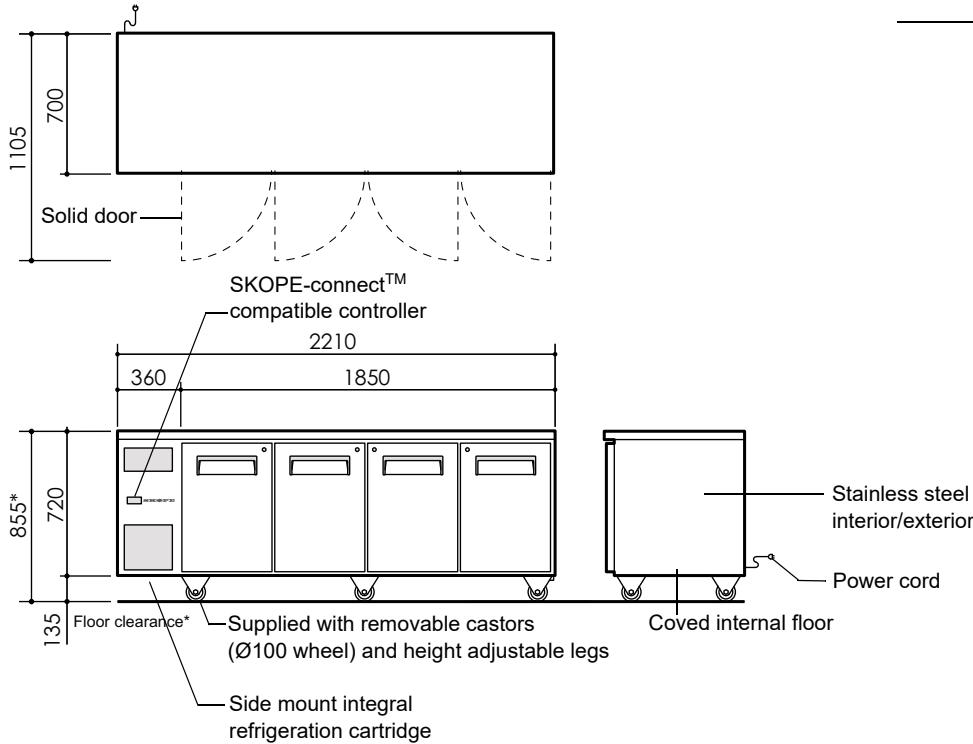

specifications

RF7.UBR.4.SD

ReFlex Series, 4 Door (Solid), Underbench Fridge

Project: _____

Item No: _____

CABINET

Model ID	RF7.UBR.4.SD
SKOPE ID	RF7UBR4-SCLH-SD
Doors	4 × self-closing, lockable, solid swing doors. LH, LH, RH, RH
Internal door opening	4 × door openings: 560mm high × 360mm wide
Shelves	8 × adjustable height shelves: 4 × outside 395mm wide × 510mm deep, 4 × middle 455mm × 510mm deep
Worktop	Total thickness 45mm (0.7mm 304 AISI stainless steel over insulating cyclopentane foamed core)
Material	304 AISI stainless steel interior and exterior

PERFORMANCE

Max. ambient temp.	40°C
Temperature range	1°C to 4°C (adjustable with SKOPE-connect -2°C to 10°C)

ELECTRICAL

Climate class	5 (40°C/40% RH)
Interior lighting	3 × 400mm, 4W LED light (door activated)
Power cord	Supplied with 2.6m, 10 Amp plug and lead
Power supply	220-240 Volts a.c. 50 Hz, single phase supply
Current draw	2.0 Amps (includes unit 1.5 Amps)

REFRIGERATION

Controller	SCS Connect (SKOPE-connect™ compatible)
Connectivity interface	Bluetooth® wireless technology
Refrigeration system	Side mounted, integral, removable refrigeration cartridge (part number ULKCNI-0022)
Refrigerant	R290 / 95g (natural refrigerant)
Nominal capacity	650 Watts
Heat rejection (Avg/peak)	145 Watts/155 Watts
Drainage	No plumbing required

DIMENSIONS

	External	Internal
Height	855mm*	570mm
Width	2210mm	1740mm
Depth	700mm	530mm
Floor area	1.55m ²	
Weight	155kg	
Internal volume	526 litres	

* With supplied castors fitted. See height variation below