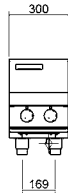

GAS COOKTOPS 300mm

G512D-B, G512C-B

Specifications

Burners

Open Burners 28MJ/hr dual flame ring with simmer rate
Griddle Burners 20MJ/hr

Gas power

G512D 56 MJ/hr, 15.5kW
G512C 20 MJ/hr, 5.5kW

Griddle Plate

300mm Griddle cooking surface
292mm x 475mm, 1387cm²

Gas connection

R 1/2 (BSP) male
All units supplied with Natural and LP gas regulator

Dimensions

Width 300mm
Depth 812mm
Height 315mm
Incl. splashback 485mm

Nett weight

47kg

Packing data

0.20m³, 70kg
Width 870mm
Depth 350mm
Height 665mm

Gas types

Available in Natural gas and LP gas, please specify when ordering
Units supplied complete with gas type conversion kits
Other gas types on request

Options

Simmer plates (replaces Potstand)
Ribbed griddle

G512