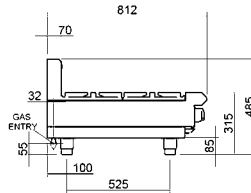

GAS COOKTOPS 300mm

G512D-B, G512C-B

Specifications

Burners

Open Burners 28MJ/hr dual flame ring with simmer rate
Griddle Burners 20MJ/hr

Gas power

G512D 56 MJ/hr, 15.5kW
G512C 20 MJ/hr, 5.5kW

Griddle Plate

300mm Griddle cooking surface
292mm x 475mm, 1387cm²

Gas connection

R 1/2 (BSP) male
All units supplied with Natural and LP gas regulator

Dimensions

Width 300mm
Depth 812mm
Height 315mm
Incl. splashback 485mm

Nett weight

47kg

Packing data

0.20m³, 70kg
Width 870mm
Depth 350mm
Height 665mm

Gas types

Available in Natural gas and LP gas, please specify when ordering
Units supplied complete with gas type conversion kits
Other gas types on request

Options

Simmer plates (replaces Potstand)
Ribbed griddle

moffat.com.au
moffat.co.nz

Australia
moffat.com.au

Moffat Pty Limited

Victoria/Tasmania
740 Springvale Road
Mulgrave, Victoria 3170
Telephone +613-9518 3888
Facsimile +613-9518 3833
vsales@moffat.com.au

New South Wales
Telephone +612-8833 4111
nswsales@moffat.com.au
South Australia
Telephone +613-9518 3888
vsales@moffat.com.au

Queensland
Telephone +617-3630 8600
qldsales@moffat.com.au

Western Australia
Telephone +618-9413 2400
wasales@moffat.com.au

New Zealand

moffat.co.nz

Moffat Limited

Rolleston
45 Illinois Drive
Izone Business Hub
Rolleston 7675
Telephone +64 3-983 6600
Facsimile +64 3-983 6660
sales@moffat.co.nz

Auckland
Telephone +64 9-574 3150
sales@moffat.co.nz