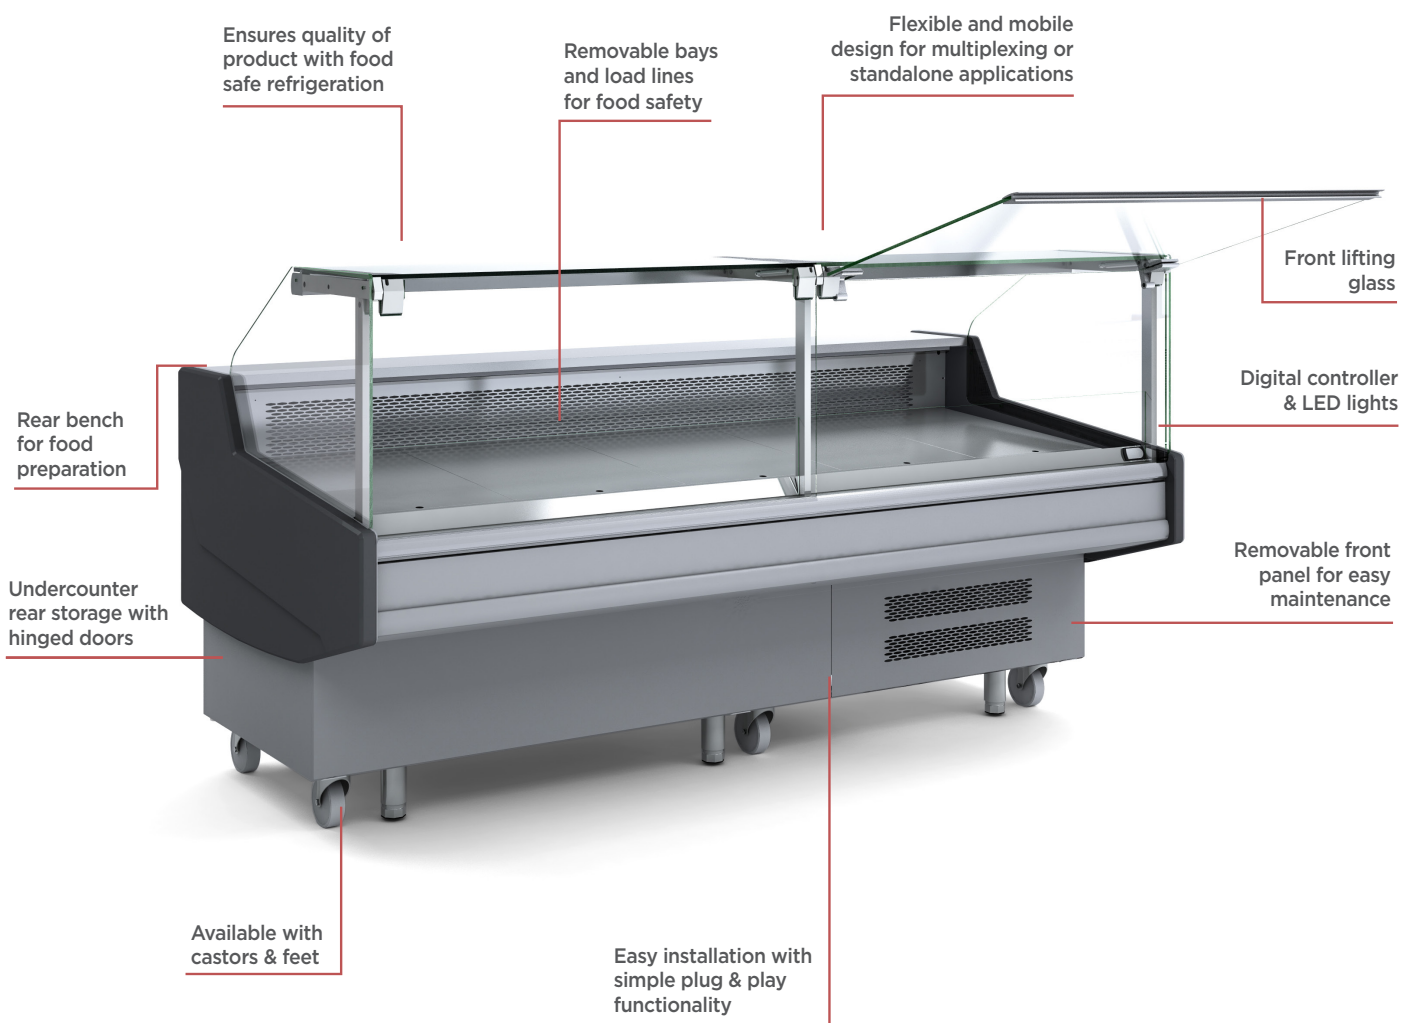

DD0300SG | 3000mm Square Glass Delicatessen Display

Delicatessen Display

NEW

**DD0300SG
SQUARE GLASS
DELICATESSEN**

CUMULUS
BY BROMIC

DD0300SG | 3000mm Square Glass Delicatessen Display

Delicatessen Display

SPECIFICATIONS

Part Number	3335613
Total Display Area	2.78m ²
Capacity	1014 litres
Temperature Range	0 to +5°C
Max. Ambient Temperature	32°C
Gross Weight	373kg
Refrigerant	R404a
Refrigeration Power	2617W
Plug Supplied	2
Power Supply	10A
Internal Tray Width	815mm
Main Light	LED
Digital Temp. Controller	Yes
Feet and Castors	Yes
Rear Storage	Yes
Storage Door Types	4 Rear Hinged
Hydraulic Lift-up System	Yes
Colour	Silver
Removable Bays	Yes
Glass Type	Square Glass
Front Lifting Glass	Yes
Assembly Required	Yes
Warranty	1 Year
Warranty Service	Bromic Extra Care

DIMENSIONS

External (mm)	
Width	3000
Depth	1215
Height	1372

All information is correct at the time of publication. BROMIC PTY Ltd reserve the right to alter specifications without notice.