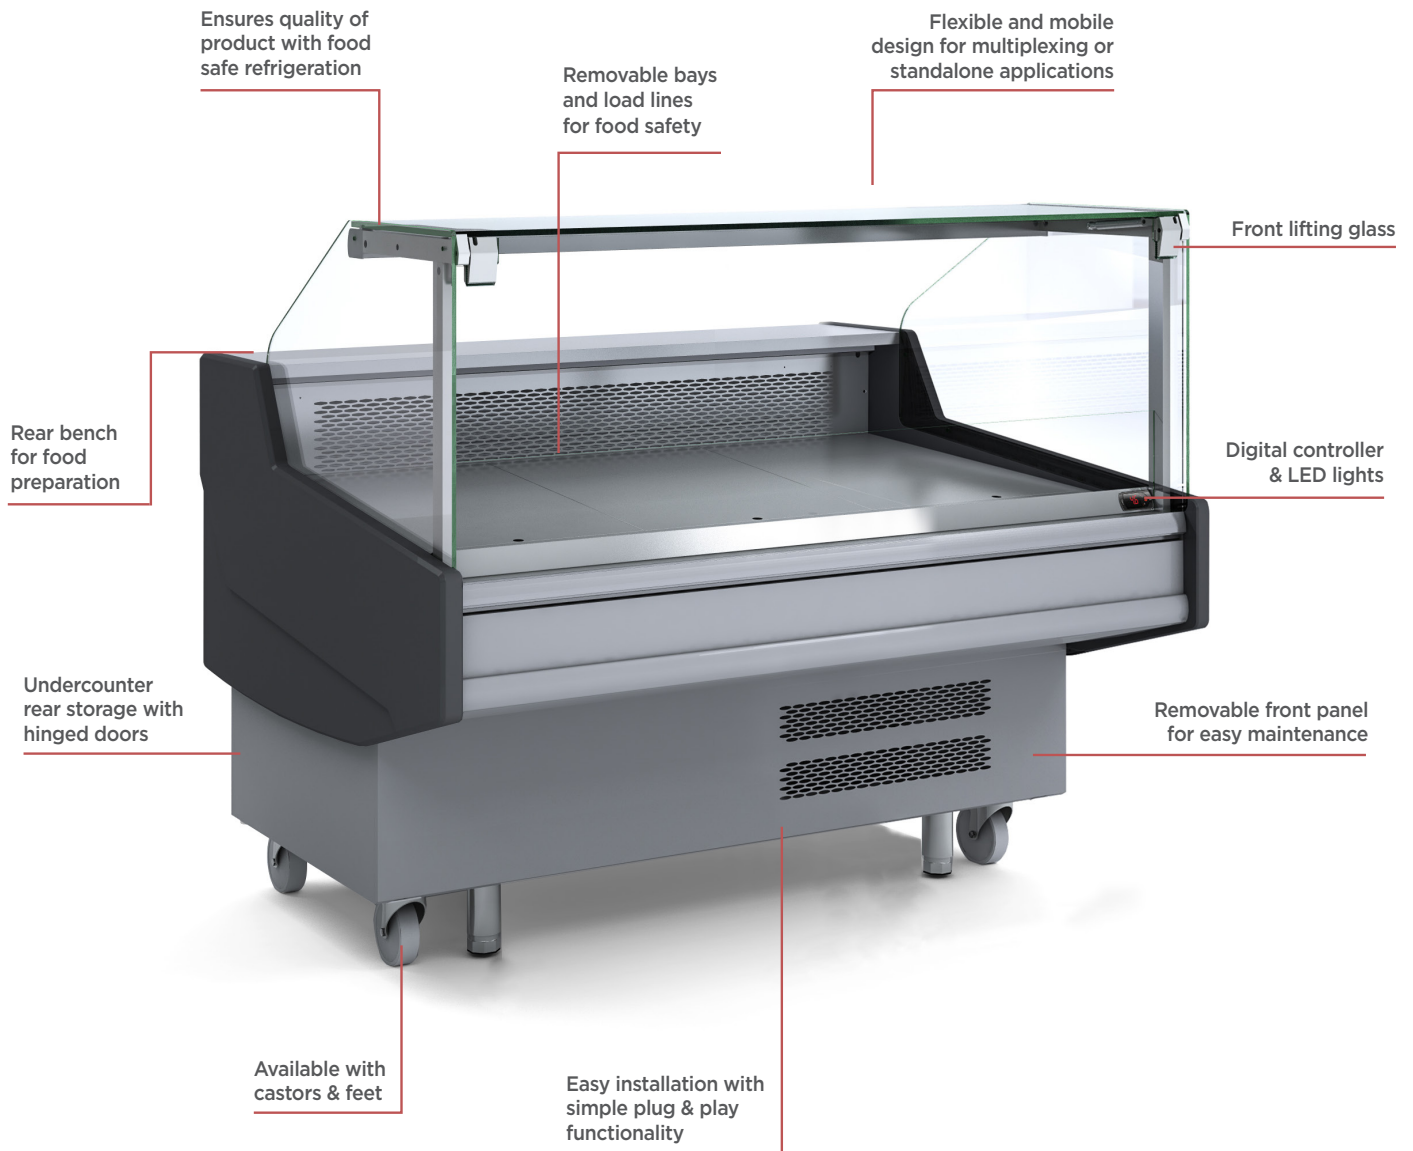

## DD0150SG | 1500mm Square Glass Delicatessen Display

Delicatessen Display

**NEW**

**DD0150SG  
SQUARE GLASS  
DELICATESSEN**

**CUMULUS**  
BY BROMIC

## DD0150SG | 1500mm Square Glass Delicatessen Display

### Delicatessen Display

#### SPECIFICATIONS

Part Number	3335611
Total Display Area	1.41m <sup>2</sup>
Capacity	500 litres
Temperature Range	0 to +5° C
Max. Ambient Temperature	32° C
Gross Weight	209kg
Refrigerant	R404a
Refrigeration Power	1315W
Plug Supplied	1
Power Supply	10A
Internal Tray Width	815mm
Main Light	LED
Digital Temp. Controller	Yes
Feet and Castors	Yes
Rear Storage	Yes
Storage Door Types	2 Rear Hinged
Hydraulic Lift-up System	Yes
Colour	Silver
Removable Bays	Yes
Glass Type	Square Glass
Front Lifting Glass	Yes
Assembly Required	Yes
Warranty	1 Year
Warranty Service	Bromic Extra Care