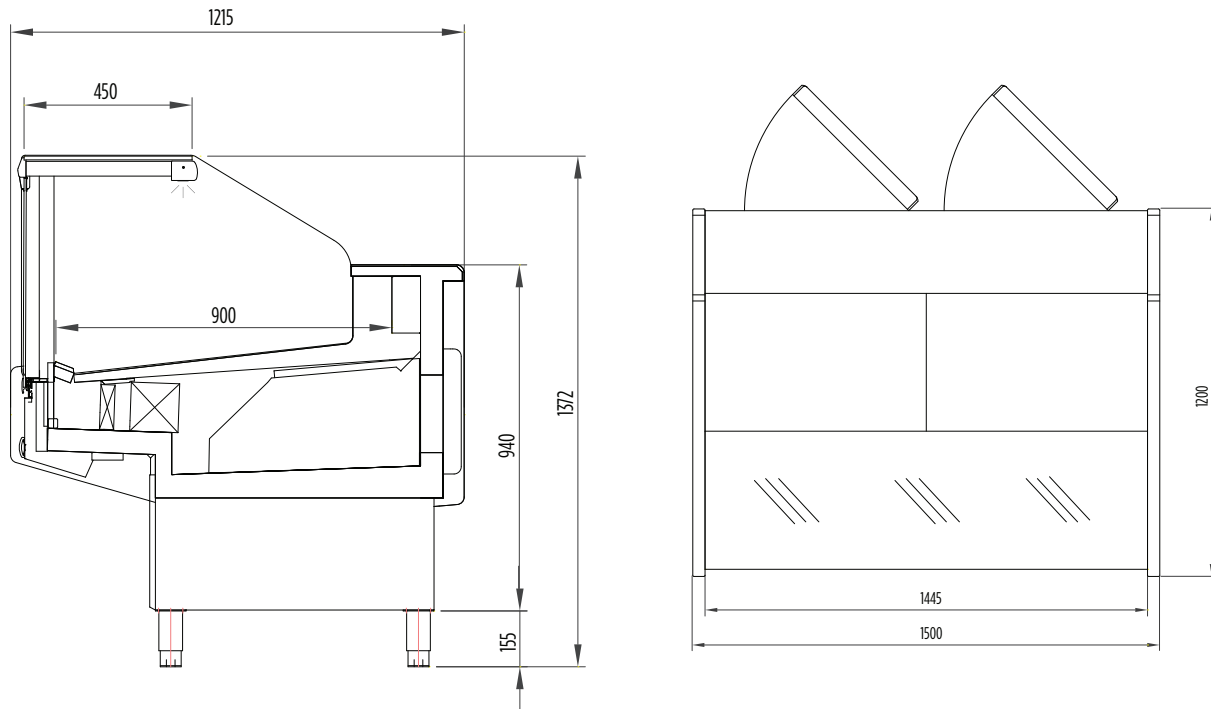

## DD0150SG | 1500mm Square Glass Delicatessen Display

Delicatessen Display

**NEW**

**DD0150SG  
SQUARE GLASS  
DELICATESSEN**

**CUMULUS**  
BY BROMIC

## DD0150SG | 1500mm Square Glass Delicatessen Display

#### SPECIFICATIONS

Part Number	3335611
Total Display Area	1.41m <sup>2</sup>
Capacity	500 litres
Temperature Range	0 to +5° C
Max. Ambient Temperature	32° C
Gross Weight	209kg
Refrigerant	R404a
Refrigeration Power	1315W
Plug Supplied	1
Power Supply	10A
Internal Tray Width	815mm
Main Light	LED
Digital Temp. Controller	Yes
Feet and Castors	Yes
Rear Storage	Yes
Storage Door Types	2 Rear Hinged
Hydraulic Lift-up System	Yes
Colour	Silver
Removable Bays	Yes
Glass Type	Square Glass
Front Lifting Glass	Yes
Assembly Required	Yes
Warranty	1 Year
Warranty Service	Bromic Extra Care

#### DIMENSIONS

External (mm)	
Width	1500
Depth	1215
Height	1372

All information is correct at the time of publication. BROMIC PTY Ltd reserve the right to alter specifications without notice.