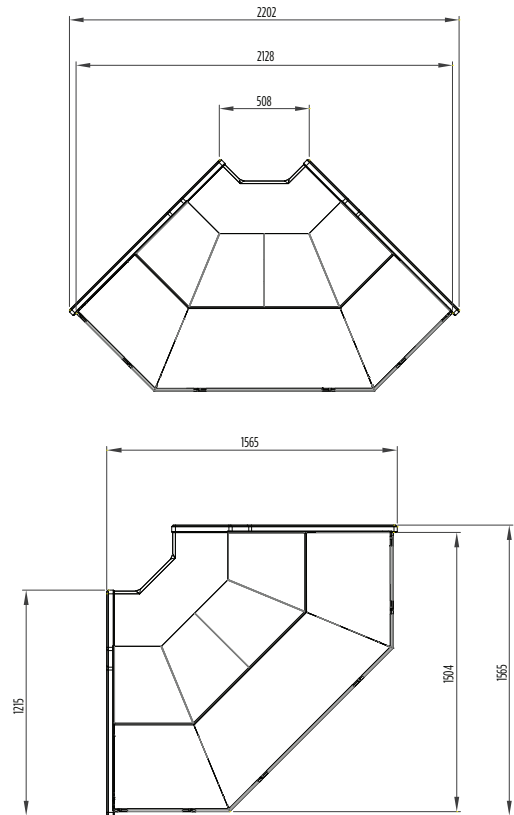

DD0090SG | Square Glass 90° Corner Delicatessen Display

Delicatessen Display

NEW

**DD0090SG
SQUARE GLASS
DELICATESSEN**

CUMULUS
BY BROMIC

DD0090SG | Square Glass 90° Corner Delicatessen Display

Delicatessen Display

SPECIFICATIONS

Part Number	3335614
Total Display Area	1.04m ²
Capacity	320 litres
Temperature Range	0 to +5°C
Max. Ambient Temperature	32°C
Gross Weight	286kg
Refrigerant	R404a
Refrigeration Power	1315W
Plug Supplied	1
Power Supply	10A
Internal Tray Width	815mm
Main Light	LED
Digital Temp. Controller	Yes
Feet and Castors	Yes
Rear Storage	No
Storage Door Types	N/A
Hydraulic Lift-up System	Yes
Colour	Silver
Removable Bays	Yes
Glass Type	Square Glass
Front Lifting Glass	Yes
Assembly Required	Yes
Warranty	1 Year
Warranty Service	Bromic Extra Care

DIMENSIONS

External (mm)	
Width	2202
Depth	1215
Height	1372

CUMULUS
BY BROMIC

All information is correct at the time of publication. BROMIC PTY Ltd reserve the right to alter specifications without notice.