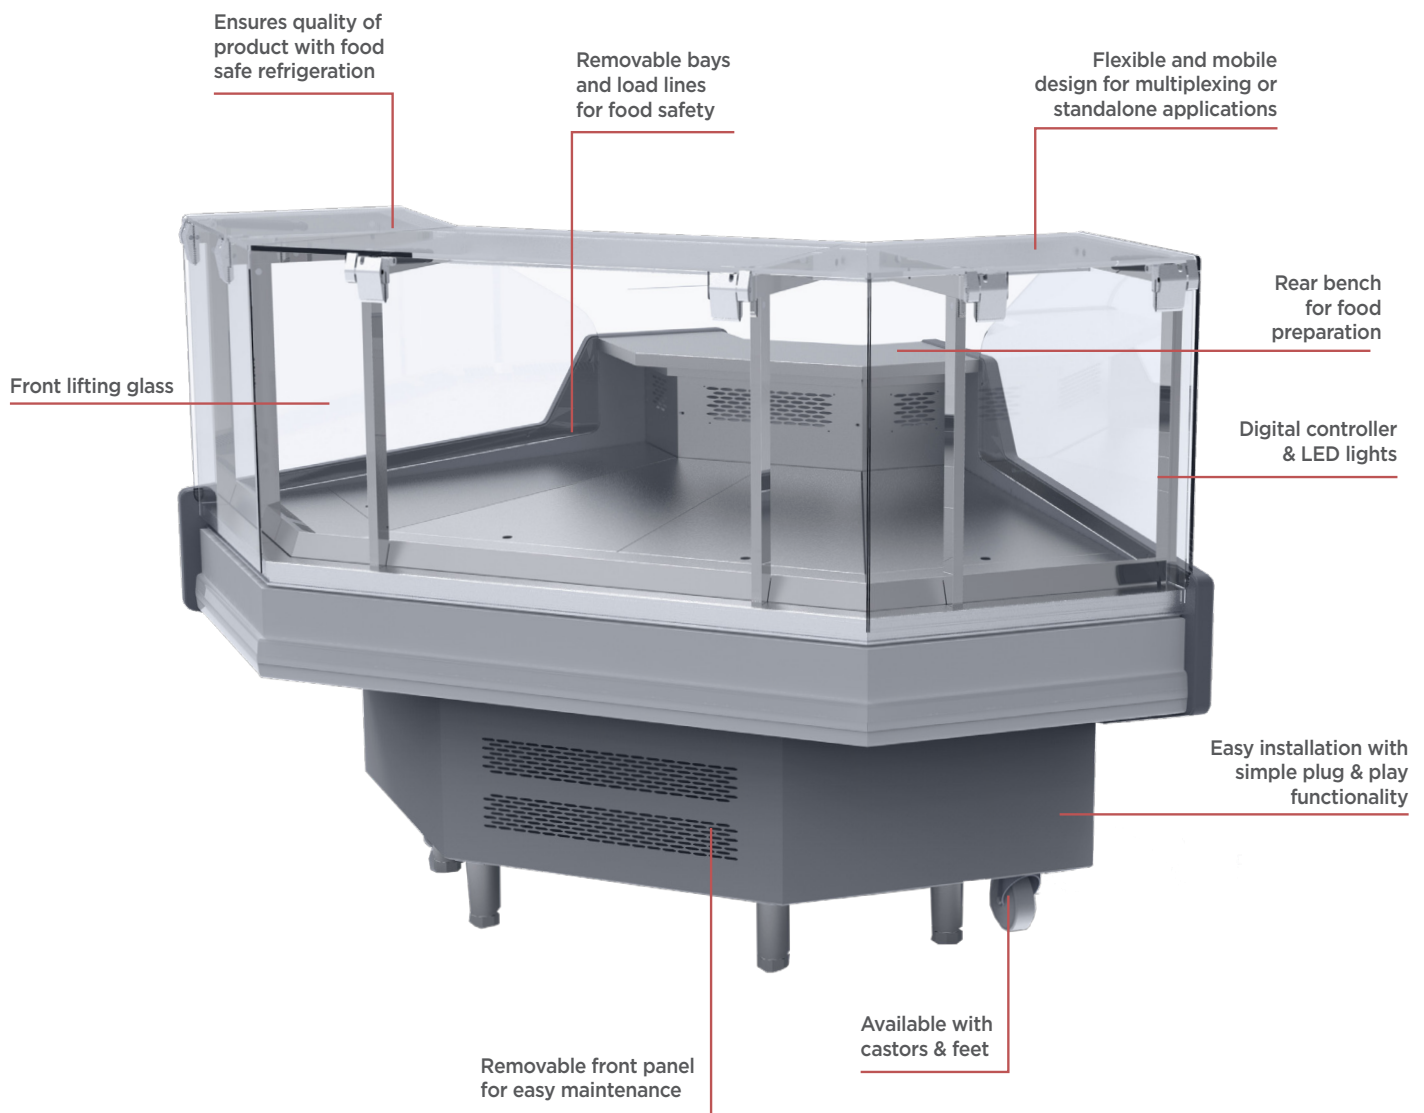

DD0090SG | Square Glass 90° Corner Delicatessen Display

Delicatessen Display

NEW

**DD0090SG
SQUARE GLASS
DELICATESSEN**

CUMULUS
BY BROMIC

DD0090SG | Square Glass 90° Corner Delicatessen Display

Delicatessen Display

SPECIFICATIONS

Part Number	3335614
Total Display Area	1.04m ²
Capacity	320 litres
Temperature Range	0 to +5°C
Max. Ambient Temperature	32°C
Gross Weight	286kg
Refrigerant	R404a
Refrigeration Power	1315W
Plug Supplied	1
Power Supply	10A
Internal Tray Width	815mm
Main Light	LED
Digital Temp. Controller	Yes
Feet and Castors	Yes
Rear Storage	No
Storage Door Types	N/A
Hydraulic Lift-up System	Yes
Colour	Silver
Removable Bays	Yes
Glass Type	Square Glass
Front Lifting Glass	Yes
Assembly Required	Yes
Warranty	1 Year
Warranty Service	Bromic Extra Care

DIMENSIONS

External (mm)	
Width	2202
Depth	1215
Height	1372

CUMULUS
BY BROMIC

All information is correct at the time of publication. BROMIC PTY Ltd reserve the right to alter specifications without notice.