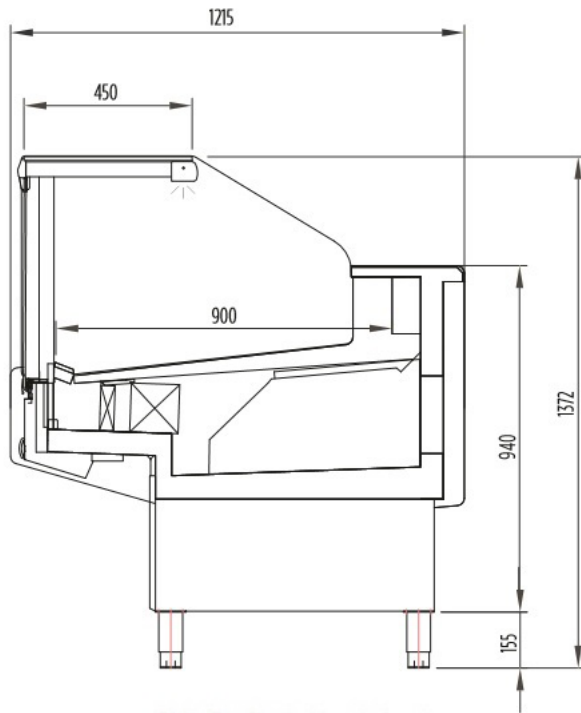

DD0090SG | Square Glass 90° Corner Delicatessen Display

Delicatessen Display

NEW

**DD0090SG
SQUARE GLASS
DELICATESSEN**

CUMULUS
BY BROMIC

DD0090SG | Square Glass 90° Corner Delicatessen Display

Delicatessen Display

SPECIFICATIONS

Part Number	3335614
Total Display Area	1.04m ²
Capacity	320 litres
Temperature Range	0 to +5°C
Max. Ambient Temperature	32°C
Gross Weight	286kg
Refrigerant	R404a
Refrigeration Power	1315W
Plug Supplied	1
Power Supply	10A
Internal Tray Width	815mm
Main Light	LED
Digital Temp. Controller	Yes
Feet and Castors	Yes
Rear Storage	No
Storage Door Types	N/A
Hydraulic Lift-up System	Yes
Colour	Silver
Removable Bays	Yes
Glass Type	Square Glass
Front Lifting Glass	Yes
Assembly Required	Yes
Warranty	1 Year
Warranty Service	Bromic Extra Care

DIMENSIONS

External (mm)	
Width	2202
Depth	1215
Height	1372

CUMULUS
BY BROMIC

All information is correct at the time of publication. BROMIC PTY Ltd reserve the right to alter specifications without notice.