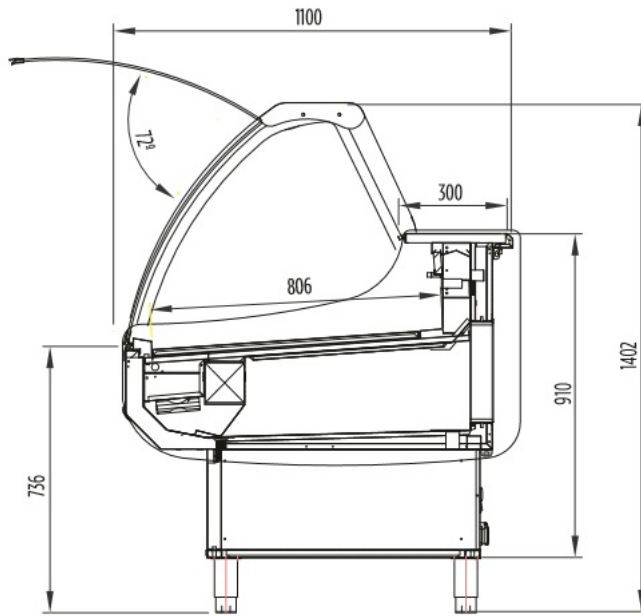

## DD0090CG | Curved Glass 90° Corner Delicatessen Display

Delicatessen Display

**NEW**

**DD0090CG  
SQUARE CURVED  
DELICATESSEN**

**CUMULUS**  
BY BROMIC

## DD0090CG | Curved Glass 90° Corner Delicatessen Display

### SPECIFICATIONS

Part Number	3335619
Total Display Area	1.3 m <sup>2</sup>
Capacity	398 litres
Temperature Range	0 to +5°C
Max. Ambient Temperature	32°C
Gross Weight	286kg
Refrigerant	R404a
Refrigeration Power	1096W
Plug Supplied	1
Power Supply	10A
Internal Tray Width	815mm
Main Light	LED
Digital Temp. Controller	Yes
Feet and Castors	Yes
Rear Storage	No
Storage Door Types	N/A
Hydraulic Lift-up System	Yes
Colour	Silver
Removable Bays	Yes
Glass Type	Curved Glass
Front Lifting Glass	Yes
Assembly Required	Yes
Warranty	1 Year
Warranty Service	Bromic Extra Care

### DIMENSIONS

External (mm)	
Width	2144
Depth	1100
Height	1402

All information is correct at the time of publication. BROMIC PTY Ltd reserve the right to alter specifications without notice.