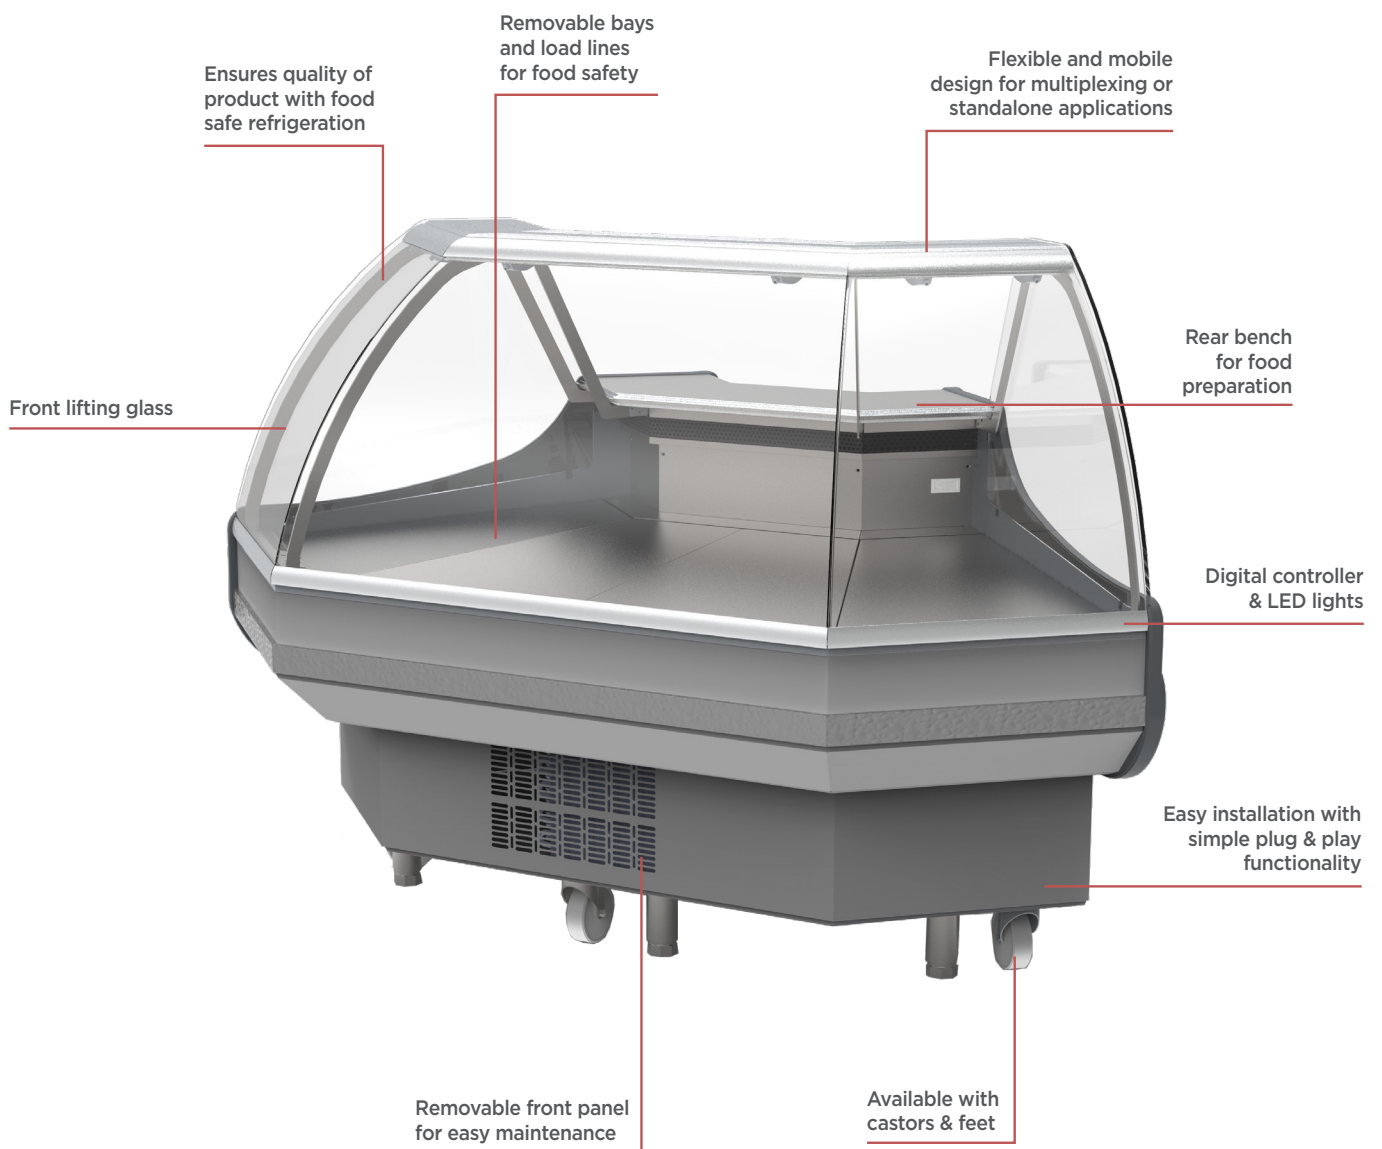

## DD0090CG | Curved Glass 90° Corner Delicatessen Display

Delicatessen Display

**NEW**

**DD0090CG  
SQUARE CURVED  
DELICATESSEN**

**CUMULUS**  
BY BROMIC

## DD0090CG | Curved Glass 90° Corner Delicatessen Display

### Delicatessen Display

### SPECIFICATIONS

Part Number	3335619
Total Display Area	1.3 m <sup>2</sup>
Capacity	398 litres
Temperature Range	0 to +5°C
Max. Ambient Temperature	32°C
Gross Weight	286kg
Refrigerant	R404a
Refrigeration Power	1096W
Plug Supplied	1
Power Supply	10A
Internal Tray Width	815mm
Main Light	LED
Digital Temp. Controller	Yes
Feet and Castors	Yes
Rear Storage	No
Storage Door Types	N/A
Hydraulic Lift-up System	Yes
Colour	Silver
Removable Bays	Yes
Glass Type	Curved Glass
Front Lifting Glass	Yes
Assembly Required	Yes
Warranty	1 Year
Warranty Service	Bromic Extra Care