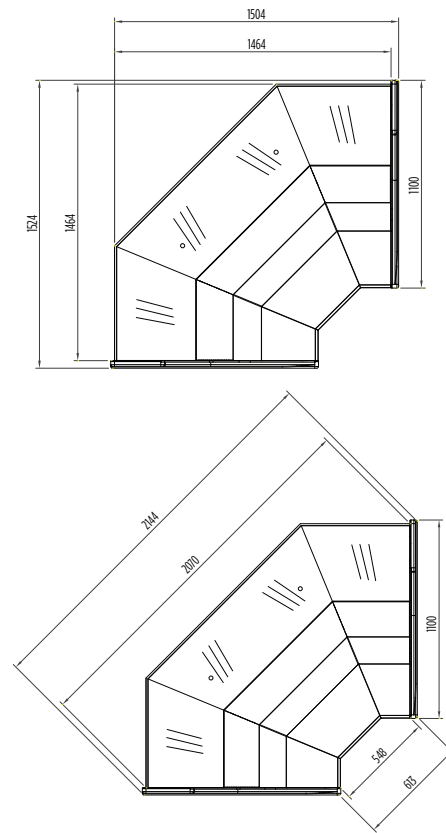

## DD0090CG | Curved Glass 90° Corner Delicatessen Display

Delicatessen Display

**NEW**

**DD0090CG  
SQUARE CURVED  
DELICATESSEN**

**CUMULUS**  
BY BROMIC

## DD0090CG | Curved Glass 90° Corner Delicatessen Display

### SPECIFICATIONS

Part Number	3335619
Total Display Area	1.3 m <sup>2</sup>
Capacity	398 litres
Temperature Range	0 to +5°C
Max. Ambient Temperature	32°C
Gross Weight	286kg
Refrigerant	R404a
Refrigeration Power	1096W
Plug Supplied	1
Power Supply	10A
Internal Tray Width	815mm
Main Light	LED
Digital Temp. Controller	Yes
Feet and Castors	Yes
Rear Storage	No
Storage Door Types	N/A
Hydraulic Lift-up System	Yes
Colour	Silver
Removable Bays	Yes
Glass Type	Curved Glass
Front Lifting Glass	Yes
Assembly Required	Yes
Warranty	1 Year
Warranty Service	Bromic Extra Care

### DIMENSIONS

External (mm)	
Width	2144
Depth	1100
Height	1402

All information is correct at the time of publication. BROMIC PTY Ltd reserve the right to alter specifications without notice.