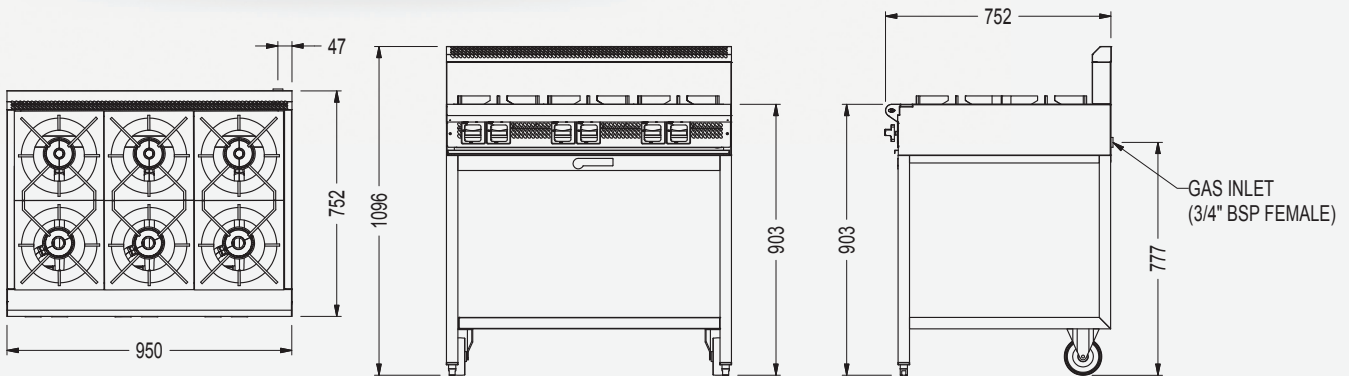

STANDARD FEATURES

- Heavy duty stainless steel stand
- Stainless steel fixed midshelf
- All stainless steel external panels
- Heavy duty cast burners
- Heavy duty cast trivets
- Rear castors
- Adjustable front feet

OPTIONAL FEATURES

- Flame failure safety devices

SPECIFICATIONS

GAS TYPE

Natural or LPG
(Specify when ordering)

GAS CONNECTION

¾" (BSP) female. All units supplied with regulators

GAS RATINGS

- CT6 @ 108MJ/hr
- CT6-3G @ 94MJ/hr
- CT6-6G @ 80MJ/hr
- CT6-G @ 66MJ/hr
- CT6-FF @ 108MJ/hr

GLOBAL MARK APPROVAL NO
GA-102405-001

DIMENSIONS (MM)

Appliance: 950 x 752 x 1096

GRIDDLE SURFACE

COOKING AREA (MM)

- 300 Griddle: 290 x 490
- 600 Griddle: 590 x 490
- 900 Griddle: 890 x 490

GRIDDLE THICKNESS (MM): 12

Specifications are subject to change without notice.

< CONFIDENCE IN QUALITY >
3 YEAR WARRANTY

All our products carry a 3 year warranty and will last a very long time if our care instructions are followed.
© Cookon is a member of the Langford Metal Industries Group, a Queensland company established 1955.