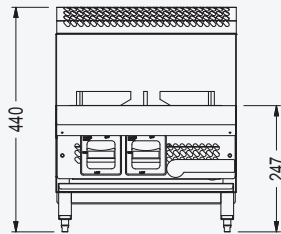

STANDARD FEATURES

- All stainless steel external panels
- Heavy duty cast burners
- Heavy duty cast trivets
- Adjustable front feet

OPTIONAL FEATURES

- Flame failure safety devices
- Stainless steel stand

SPECIFICATIONS

GAS TYPE

Natural or LPG
(Specify when ordering)

GAS CONNECTION

3/4" (BSP) female. All units supplied with regulators

GAS RATINGS

- CT2 @ 36MJ/hr
- CT2-G @ 22MJ/hr
- CT2-FF @ 36MJ/hr

GLOBAL MARK APPROVAL NO
GA-102405-001

DIMENSIONS (MM)

Appliance: 350 x 750 x 440

GRIDDLE SURFACE

COOKING AREA (MM)
300 Griddle: 290 x 490

Specifications are subject to change without notice.

< CONFIDENCE IN QUALITY >
3 YEAR WARRANTY

All our products carry a 3 year warranty and will last a very long time if our care instructions are followed.
© Cookon is a member of the Langford Metal Industries Group, a Queensland company established 1955.