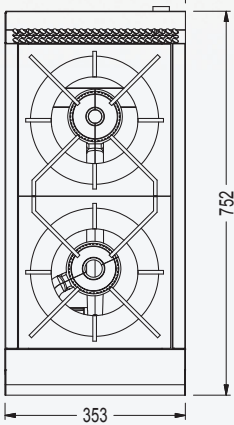

STANDARD FEATURES

- All stainless steel external panels
- Heavy duty cast burners
- Heavy duty cast trivets
- Adjustable front feet

OPTIONAL FEATURES

- Flame failure safety devices
- Stainless steel stand

SPECIFICATIONS

GAS TYPE

Natural or LPG
(Specify when ordering)

GAS CONNECTION

3/4" (BSP) female. All units supplied with regulators

GAS RATINGS

- CT2 @ 36MJ/hr
- CT2-G @ 22MJ/hr
- CT2-FF @ 36MJ/hr

GLOBAL MARK APPROVAL NO
GA-102405-001

DIMENSIONS (MM)

Appliance: 350 x 750 x 440

GRIDDLE SURFACE

COOKING AREA (MM)
300 Griddle: 290 x 490

Specifications are subject to change without notice.

< CONFIDENCE IN QUALITY >
3 YEAR WARRANTY

All our products carry a 3 year warranty and will last a very long time if our care instructions are followed.
© Cookon is a member of the Langford Metal Industries Group, a Queensland company established 1955.