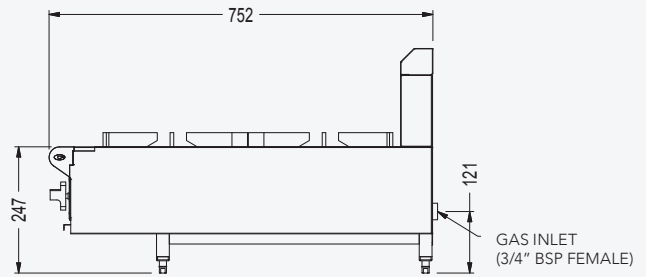

STANDARD FEATURES

- All stainless steel external panels
- Heavy duty cast burners
- Heavy duty cast trivets
- Adjustable front feet

OPTIONAL FEATURES

- Flame failure safety devices
- Stainless steel stand

SPECIFICATIONS

GAS TYPE

Natural or LPG
(Specify when ordering)

GAS CONNECTION

3/4" (BSP) female. All units supplied with regulators

GAS RATINGS

- CT2 @ 36MJ/hr
- CT2-G @ 22MJ/hr
- CT2-FF @ 36MJ/hr

GLOBAL MARK APPROVAL NO
GA-102405-001

DIMENSIONS (MM)

Appliance: 350 x 750 x 440

GRIDDLE SURFACE

COOKING AREA (MM)
300 Griddle: 290 x 490

Specifications are subject to change without notice.

< CONFIDENCE IN QUALITY >
3 YEAR WARRANTY

All our products carry a 3 year warranty and will last a very long time if our care instructions are followed.
© Cookon is a member of the Langford Metal Industries Group, a Queensland company established 1955.