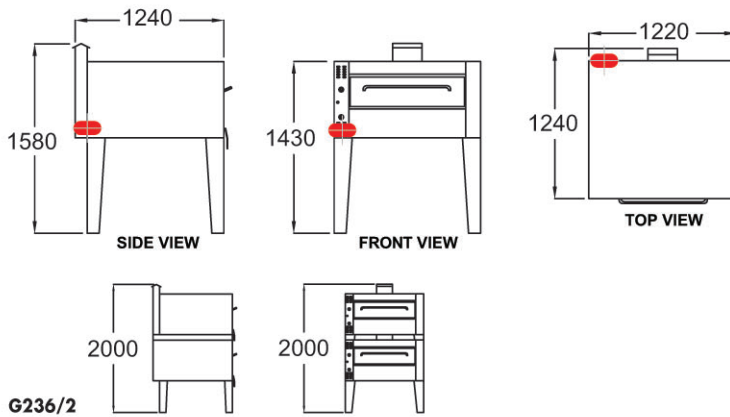

### MODEL: G236 / G236/2 Specifications:

**Dimensions (WxDxH):** 1220 x 1240 x (1430 / 2000)mm  
**Oven Size (WxDxH):** 920 x 920 x 210 mm  
**Weight:** 250 / 450 kg  
**Packed:** 2.2 / 3.0 m<sup>3</sup>  
**Gas Connection Size:** 19mm BSP  
**Rating:** 60 mj per oven  
**Door Options:** Glass or stainless steel door

### MODEL: E201 / E202 Specifications:

**Dimensions (WxDxH):** 1290 x 1080  
 1465 / 1816 mm  
**Oven Size (WxDxH):** 920 x 900 x 200 mm  
**Weight:** 250 / 455 kg  
**Packed:** 2.0 / 2.5 m<sup>3</sup>  
**Electric Connection Power:** 415V - 3 phase power  
**Rating:** 9.2 kw per oven

### MODEL: E541 / E542 / E543 Specifications:

**Dimensions (WxDxH):** 1755 x 1095 x  
 1465 / 1816 / 1895 mm  
**Oven Size (WxDxH):** 1375 x 900 x 200 mm  
**Weight:** 370 / 690 / 999 kg  
**Packed:** 2.8 / 3.5 / 3.6 m<sup>3</sup>  
**Electric Connection Power:** 415V - 3 phase power  
**Rating:** 13.9 kw per oven