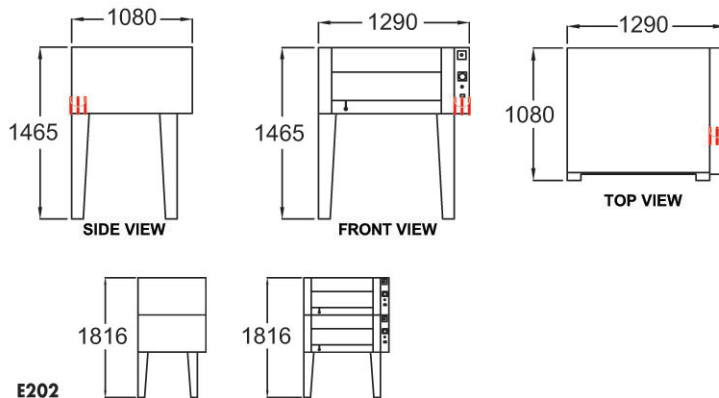

### MODEL: G236 / G236/2 Specifications:

**Dimensions (WxDxH):** 1220 x 1240 x (1430 / 2000)mm  
**Oven Size (WxDxH):** 920 x 920 x 210 mm  
**Weight:** 250 / 450 kg  
**Packed:** 2.2 / 3.0 m<sup>3</sup>  
**Gas Connection Size:** 19mm BSP  
**Rating:** 60 mj per oven  
**Door Options:** Glass or stainless steel door

### MODEL: E201 / E202 Specifications:

**Dimensions (WxDxH):** 1290 x 1080  
 1465 / 1816 mm  
**Oven Size (WxDxH):** 920 x 900 x 200 mm  
**Weight:** 250 / 455 kg  
**Packed:** 2.0 / 2.5 m<sup>3</sup>  
**Electric Connection Power:** 415V - 3 phase power  
**Rating:** 9.2 kw per oven

### MODEL: E541 / E542 / E543 Specifications:

**Dimensions (WxDxH):** 1755 x 1095 x  
 1465 / 1816 / 1895 mm  
**Oven Size (WxDxH):** 1375 x 900 x 200 mm  
**Weight:** 370 / 690 / 999 kg  
**Packed:** 2.8 / 3.5 / 3.6 m<sup>3</sup>  
**Electric Connection Power:** 415V - 3 phase power  
**Rating:** 13.9 kw per oven