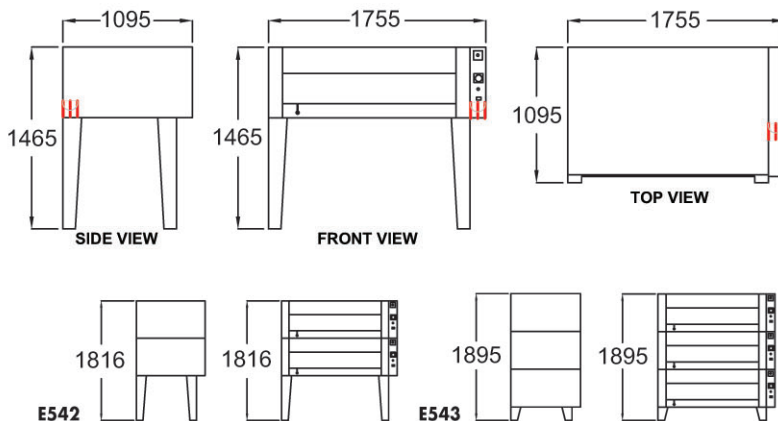

### MODEL: G236 / G236/2 Specifications:

**Dimensions (WxDxH):** 1220 x 1240 x (1430 / 2000)mm  
**Oven Size (WxDxH):** 920 x 920 x 210 mm  
**Weight:** 250 / 450 kg  
**Packed:** 2.2 / 3.0 m<sup>3</sup>  
**Gas Connection Size:** 19mm BSP  
**Rating:** 60 mj per oven  
**Door Options:** Glass or stainless steel door

### MODEL: E201 / E202 Specifications:

**Dimensions (WxDxH):** 1290 x 1080  
 1465 / 1816 mm  
**Oven Size (WxDxH):** 920 x 900 x 200 mm  
**Weight:** 250 / 455 kg  
**Packed:** 2.0 / 2.5 m<sup>3</sup>  
**Electric Connection Power:** 415V - 3 phase power  
**Rating:** 9.2 kw per oven

### MODEL: E541 / E542 / E543 Specifications:

**Dimensions (WxDxH):** 1755 x 1095 x  
 1465 / 1816 / 1895 mm  
**Oven Size (WxDxH):** 1375 x 900 x 200 mm  
**Weight:** 370 / 690 / 999 kg  
**Packed:** 2.8 / 3.5 / 3.6 m<sup>3</sup>  
**Electric Connection Power:** 415V - 3 phase power  
**Rating:** 13.9 kw per oven