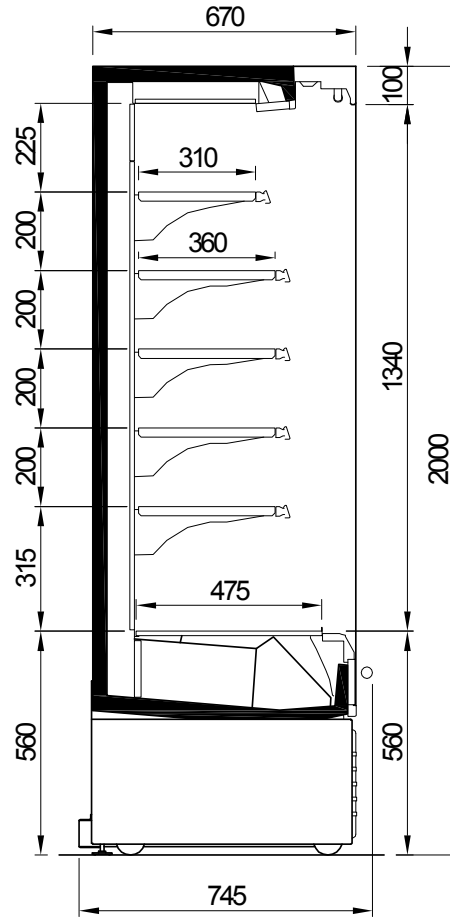

Image used for illustration only.

OFFFLIP 3 GREEN

SLIM LINE MULTI-DECK CHILLER

OFFFLIP 3 GREEN	937	1250	1875
* Operating Temp (°C)	+2/+4	+2/+4	+2/+4
Refrigeration	Ventilated/R290		
Defrost	Automatic		
Power Supply	230V/1Ph/10 Amp plug		230V/1Ph/15 Amp plug
Operating Current (Amp)	4.9	4.9	8.7
Nominal Power (W)	1190	1183	2090
Energy Consumption (kWh/24h)	20.9	21	31.5
Display Surface (m ²)	2.08	2.78	4.17
Length (mm) with endwall	997	1310	1935
Height incl. castors (mm)	2000	2000	2000
Depth with bumper (mm)	745	745	745
Weight with packaging (kg)	240	260	410
Weight w/o packaging (kg)	220	240	380