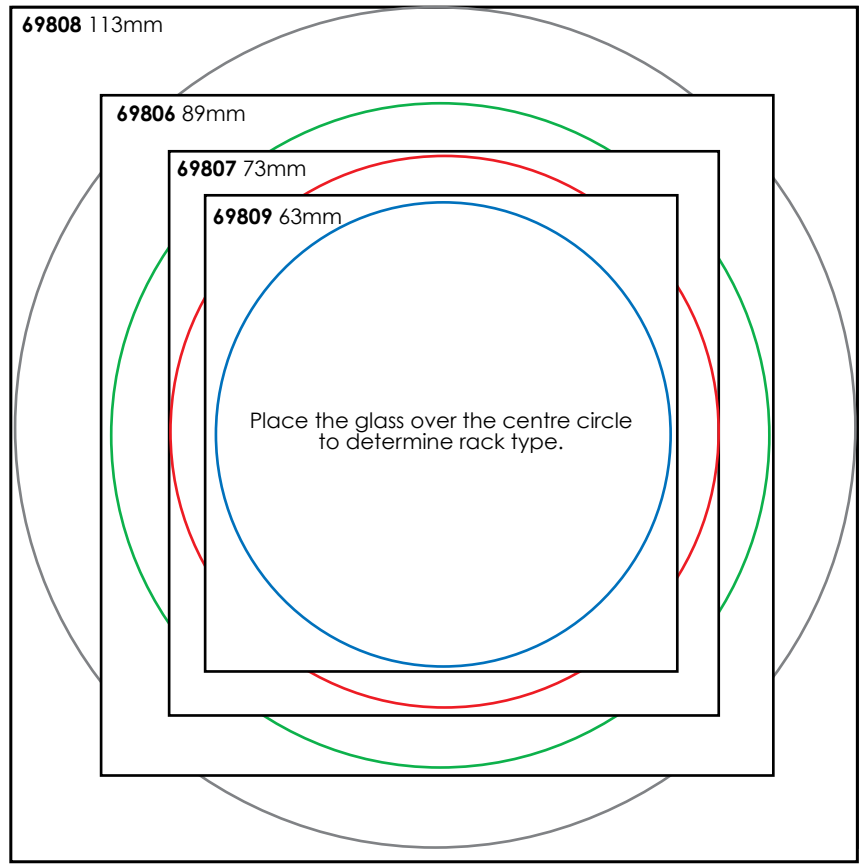

See full range of item numbers in price list

↑
Place base of glass here to determine the number of extenders required.