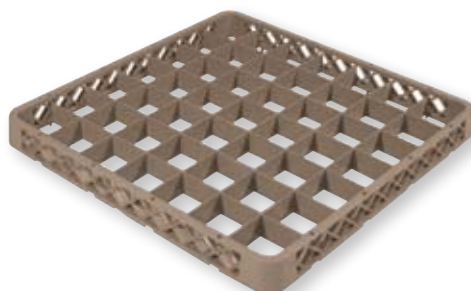

25 COMPARTMENT EXTENDER

Maximum Glass Diameter: 89mm

ITEM NO.	DIMENSIONS
69856	500 x 500mm

36 COMPARTMENT EXTENDER

Maximum Glass Diameter: 73mm

ITEM NO.	DIMENSIONS
69857	500 x 500mm

49 COMPARTMENT EXTENDER

Maximum Glass Diameter: 63mm