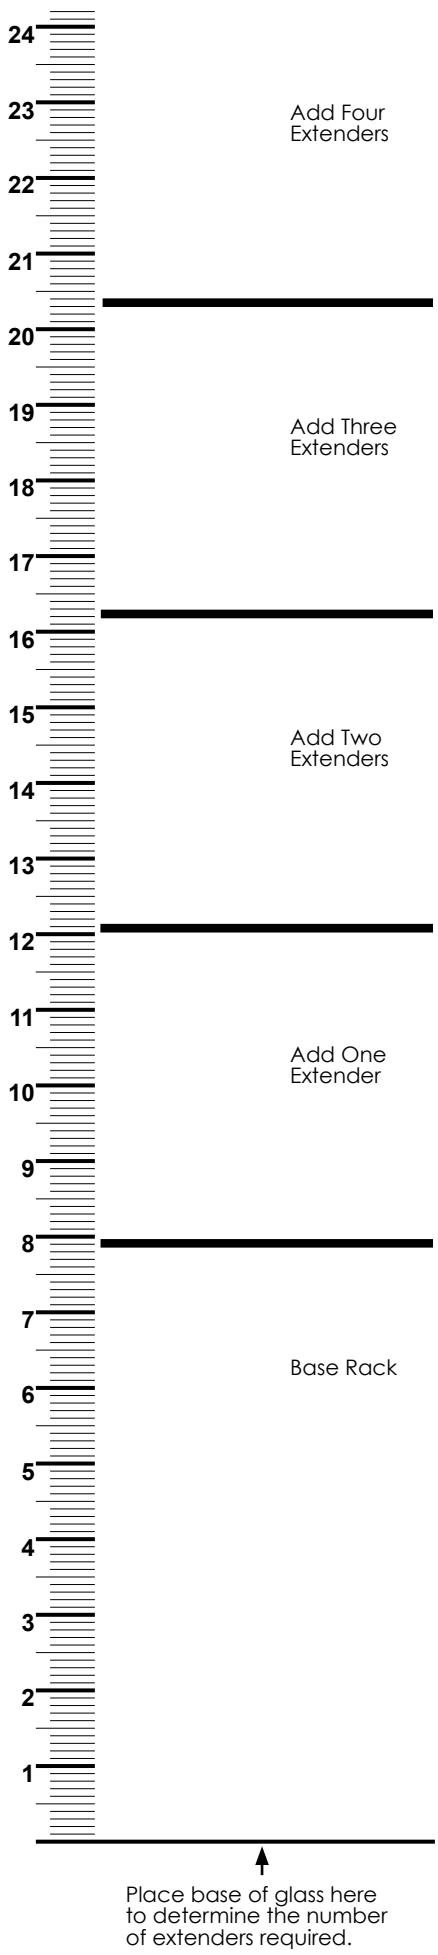

See full range of item numbers in price list

↑
Place base of glass here to determine the number of extenders required.