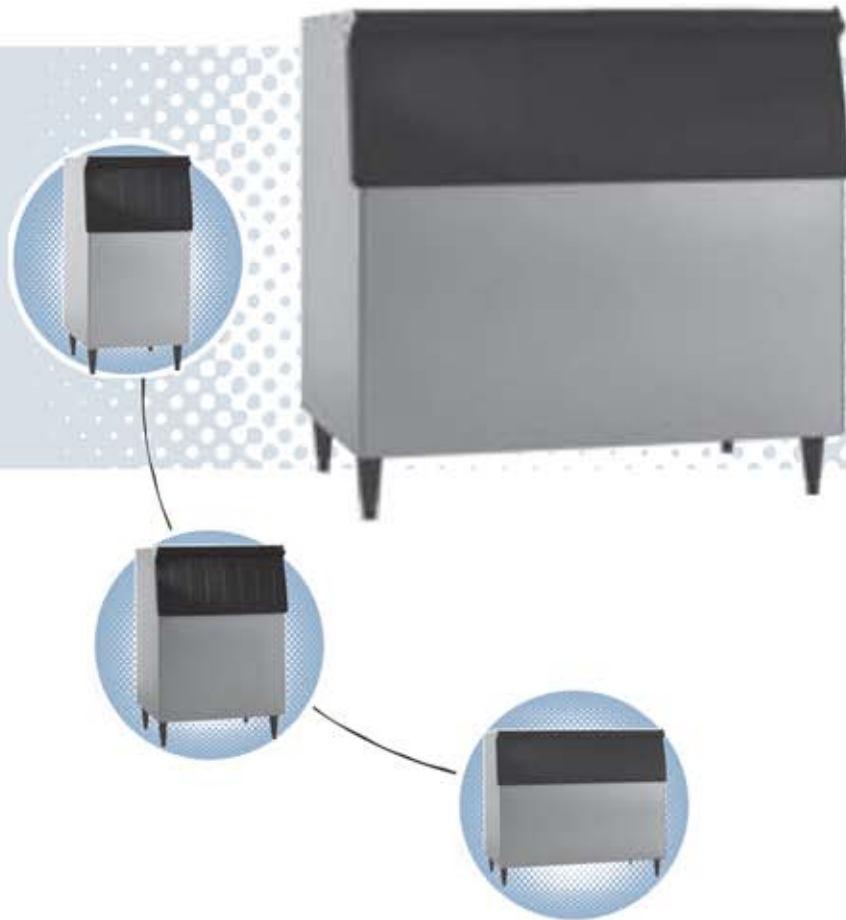

## SF Bins

### ICE STORAGE BIN SERIES

#### Features

- Ice storage capacity from 136kg up to 408kg
- Stainless steel exterior design for easy cleaning
- Protected by HoshiGuard Antimicrobial Agent
- Long lasting attractive appearance
- Polyethylene bin liner for sanitary storage
- Sturdy construction for side by side or stacked ice machine installation
- Foamed-in-place polyurethane insulation, in all bin walls and bottom, provides dependable ice storage