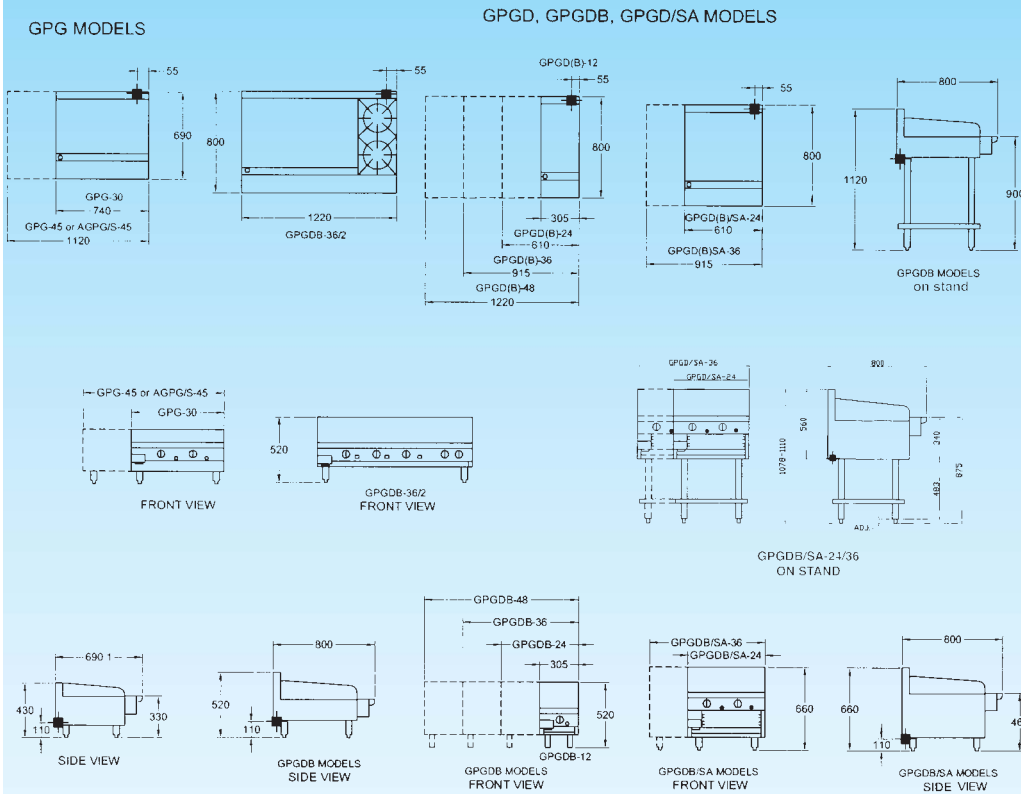

● GPG, GPGD, GPGD ON STAND ●

GRIDDLES, COMBINATION GRIDDLE/SALAMANDER TOASTERS-GAS

- High performance, economic and efficient.
- Floor or bench mounted.
- All stainless front and anti-splatter plate surround.
- Cook plates standard smooth mild steel
- Cook plates optional extra ribbed, high polished or stainless steel
- Easy clean, heavy duty design
- Generous drip tray
- Optional thermostat control
- Available with boiling burners.
- Choose from 14 models
- Also available combination ranges including griddle plates

Specifications:

SPECIFICATIONS STANDARD

- Stainless steel fascia and hob standard.
- All models height adjustable 50mm.
- Cook surface with grease trough in front generous grease shute and catcher.
- Stainless steel splashback, 18 gauge, 150mm high at rear reducing to 70mm at sides of cook plate.
- Individually operated and multiple heat zones.
- Standard griddle available in mild steel, normal polished.
- Optional extra, griddles available in high polished, ribbed or stainless steel.
- Available as a bench model with stand.

SPECIFICATION GAS

- Griddle mild steel plate 20mm (3/4") machine ground and polished.
- Heavy cast iron burners, individual controls.
- Optional extra thermostat control.