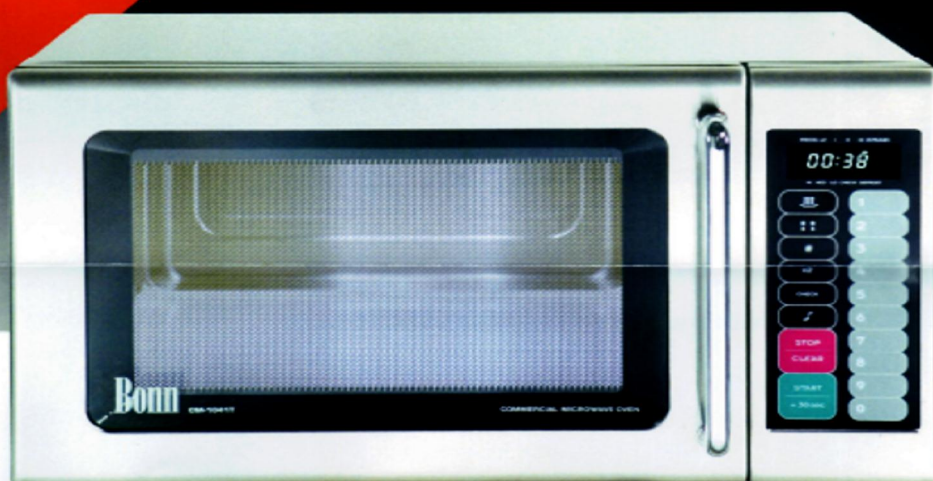

## CM-1051T 1000watt Light Duty Microwave Oven

- 2 Year Warranty\*
- 1000 watt Power Output
- 22 Ultra Capacity
- Fully Programmable
- Stainless Steel Construction
- Ceramic Base

LIST PRICE

**\$699** + GST

Introducing the latest Bonn Light Duty Commercial Microwave Oven

\*The Bonn CM-1051T is supplied with a 2 year warranty - 24 months Parts & 12 months Labour Cover

**NOW WITH UPGRADED**  
2 YEAR WARRANTY\*