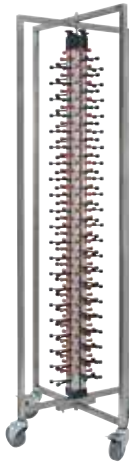

Item No.

TR-526
TR-528
TR-530

Dimensions

710 x 405 x 810mm
 810 x 455 x 855mm
 855 x 535 x 930mm

**INFO SPARE PARTS:**

TR-525-WS Wheel without brake
TR-525-WB Wheel with brake

caterrax

INGREDIENT BIN
With polycarbonate scoop

Item No.	Dimensions	Capacity
TR-901	333 x 743 x 711mm	81ltr

caterrax

INGREDIENT BIN
With polycarbonate scoop

Item No.	Dimensions	Capacity
TR-902	394 x 749 x 711mm	102ltr

INFO SPARE PARTS:

- TR-920** Wheel without brake
- TR-921** Wheel with brake

PLATE STACKING TROLLEY
Holds up to 84 plates

Item No.	Dimensions
TR-500	650 x 590 x 1900mm

INFO SPARE PARTS:

- TR-500-WS** Wheel without brake
- TR-500-WB** Wheel with brake

pujadas

DISPOSABLE COVERS & DISPENSER
100 Covers Per Pack