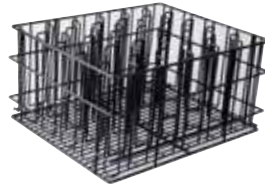

Item No. Dimensions
30605-BK 355 x 355 x 75mm

GLASS BASKET - SQUARE

Chrome Plated

Item No. Dimensions
30605-CH 355 x 355 x 75mm

GLASS BASKET - SQUARE

Zinc Plated

Item No. Dimensions
30606 355 x 355 x 75mm

GLASS BASKET - RECTANGULAR
White PVC Coated
High Sided

Item No. Dimensions
30602 435 x 355 x 125mm

GLASS BASKET - RECTANGULAR
Black PVC Coated
High Sided

Item No. Dimensions
30602-BK 435 x 355 x 125mm

GLASS BASKET - SQUARE
White PVC Coated
High Sided

Item No. Dimensions
30607 355 x 355 x 125mm

GLASS BASKET - SQUARE
Black PVC Coated
High Sided

Item No. Dimensions
30607-BK 355 x 355 x 125mm

20 COMPARTMENT GLASS BASKET
Black PVC Coated

Item No. Dimensions
30920 430 x 355 x 215mm

INFO Compartment Size: 80 x 80mm

30 COMPARTMENT GLASS BASKET
Black PVC Coated

Item No. Dimensions
30930 430 x 355 x 215mm

INFO Compartment Size: 60 x 60mm

DRIP TRAY FOR GLASS BASKETS - SQUARE
Stainless Steel

Item No. Dimensions
30545 360 x 360 x 25mm