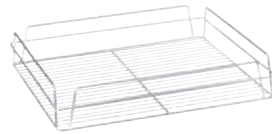

CUTLERY / FLATWARE BASKET

No Handles, 8 Compartments

Item No.	Dimensions
69871	425 x 200 x 150mm

CUTLERY / FLATWARE BASKET

With Handles, 8 Compartments

Item No.	Dimensions
69872	425 x 200 x 150mm

GLASS BASKET - RECTANGULAR

White PVC Coated

Item No. Dimensions
30600 435 x 355 x 75mm

GLASS BASKET - RECTANGULAR

Black PVC Coated

Item No. Dimensions
30600-BK 435 x 355 x 75mm

GLASS BASKET - RECTANGULAR

Chrome Plated

Item No. Dimensions
30600-CH 435 x 355 x 75mm

GLASS BASKET - RECTANGULAR

Zinc Plated

Item No. Dimensions
30601 435 x 355 x 75mm

GLASS BASKET - SQUARE

White PVC Coated

Item No. Dimensions
30605 355 x 355 x 75mm

GLASS BASKET - SQUARE

Black PVC Coated

Item No. Dimensions
30605-BK 355 x 355 x 75mm

GLASS BASKET - SQUARE

Chrome Plated

Item No. Dimensions
30605-CH 355 x 355 x 75mm

GLASS BASKET - SQUARE

Zinc Plated

Item No. Dimensions
30606 355 x 355 x 75mm

GLASS BASKET - RECTANGULAR
White PVC Coated
High Sided