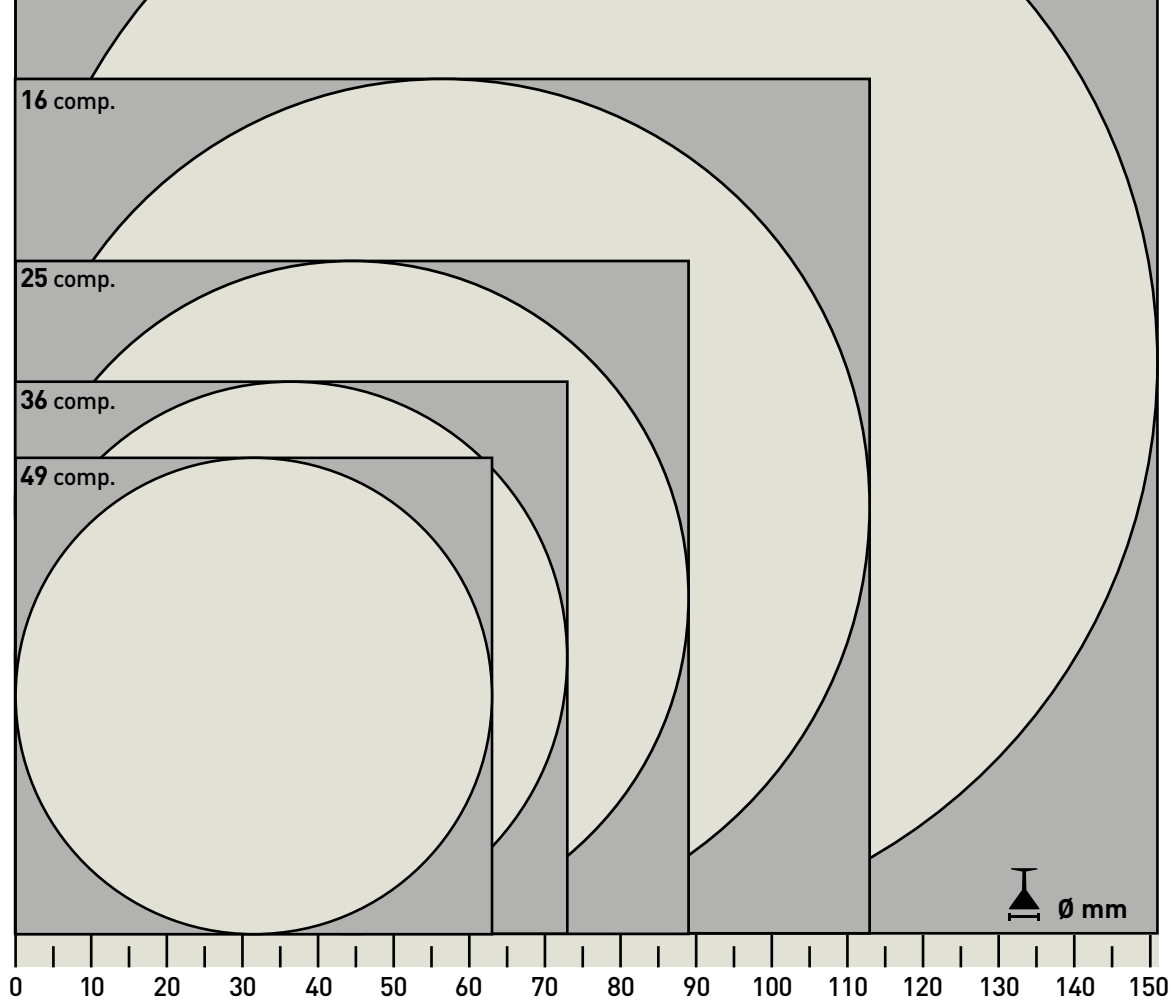

H
mm

80

120

BASE

1 EXT.