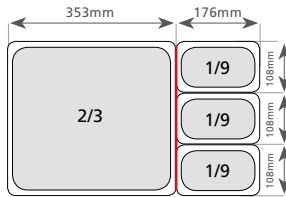

FOOD PAN SIZE GUIDE

ADAPTOR BAR KEY

- 1/1
- 1/2