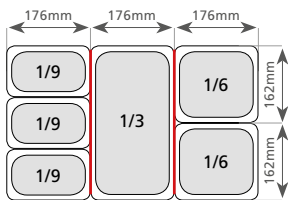

✓ RECOMMENDED

✗ NOT RECOMMENDED

FOOD PAN SIZE GUIDE

ADAPTOR BAR KEY

- 1/1
- 1/2

GASTRONORM PANS & COVERS

2/1 SIZE

650 x 530mm

1/1 SIZE

530 x 325mm

| Item No. | Depth | Capacity |
|-----------------|-------|----------|
| PG110201 | 20mm | 3.0lt |
| PG110401 | 40mm | 5.1lt |
| PG110651 | 65mm | 9.2lt |
| PG111001 | 100mm | 14.2lt |
| PG111501 | 150mm | 21.3lt |
| PG112001 | 200mm | 28.4lt |

2/3 SIZE

353 x 325mm

| Item No. | Depth | Capacity |
|-----------------|-------|----------|
| PG230201 | 20mm | 1.7lt |
| PG230401 | 40mm | 3.1lt |
| PG230651 | 65mm | 5.6lt |
| PG231001 | 100mm | 9.1lt |
| PG231501 | 150mm | 13.2lt |
| PG232001 | 200mm | 18.3lt |