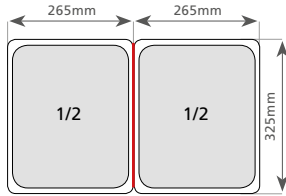

FOOD PAN SIZE GUIDE

ADAPTOR BAR KEY

- 1/1
- 1/2