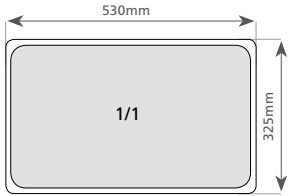

FOOD PAN SIZE GUIDE

ADAPTOR BAR KEY

- 1/1
- 1/2