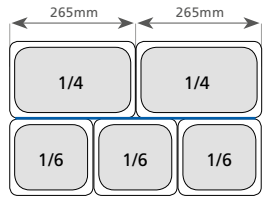

FOOD PAN SIZE GUIDE

ADAPTOR BAR KEY

- 1/1
- 1/2