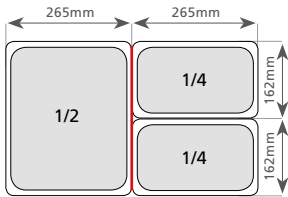

FOOD PAN SIZE GUIDE

ADAPTOR BAR KEY

- 1/1
- 1/2