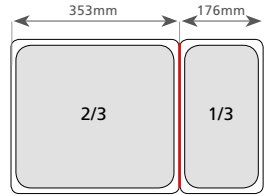

FOOD PAN SIZE GUIDE

ADAPTOR BAR KEY

- 1/1
- 1/2