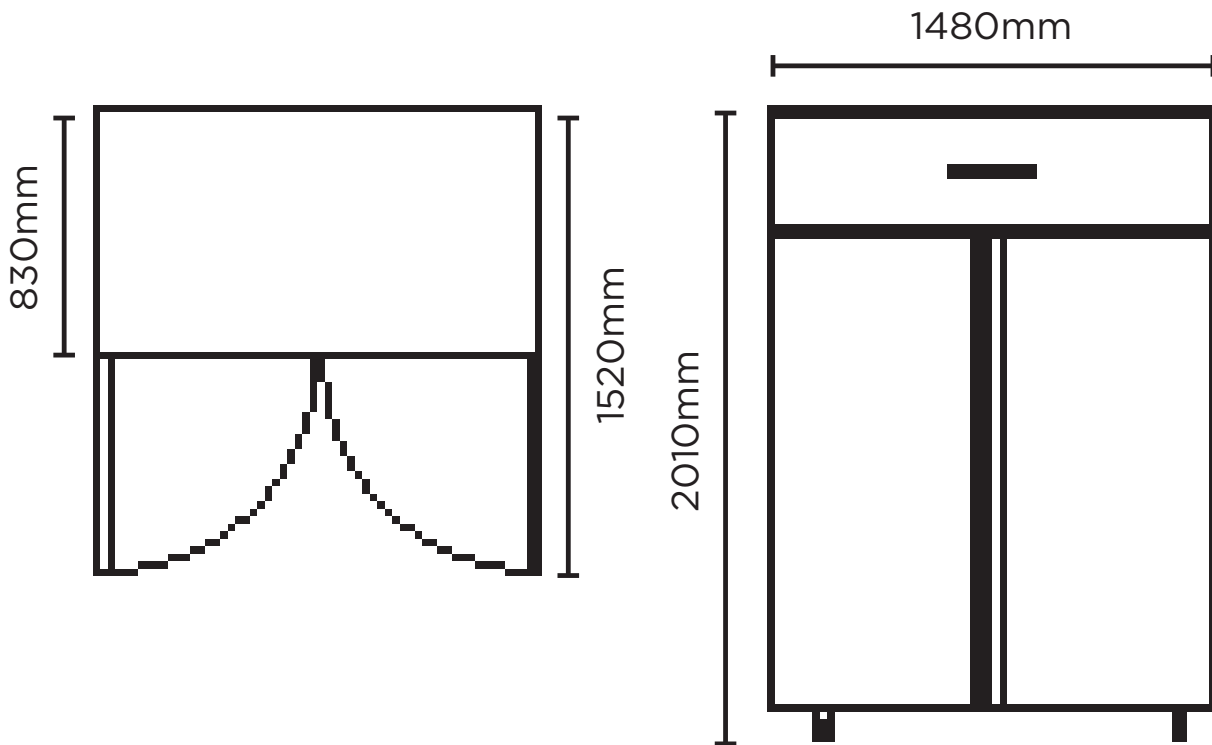

UC1300SD | Gastronom Stainless Steel 1300L Storage Chiller

Vertical Displays & Storage

SPECIFICATIONS

Part Number	3735200	Door Swing Dimension	830mm
Capacity	1300L	Total Depth of door open	1520mm
Temperature Range	+2 to +8°C	Door Shape	Flat
Max. Ambient Temp.	38°C	Self-Closing Door	Yes
Refrigeration Capacity	520W	Door Lock	Yes
Energy Consumption	5.4kWh/24h	No. of Doors	2
Current	4.2A	Temp. Controller	Digital
Gross Weight	213kg	Castors	Yes
Packaged Dimensions	1510 x 855 x 2062 mm	No. of Shelves Incl. Base Per Door	6
Air-Circulation	Fan Forced	Shelves Dimensions	530(w) x 650(d) mm
Drainage Points	No Drainage Required	Colour	Stainless Steel
Refrigerant	R134a	Warranty	2 Years, Parts & Labour
Plug Supplied	Yes, 1 x 10A	Warranty Service	Bromic Extra Care
Plug Location	Top Left		
Display Light Box	No		
Internal Light	LED		
Door Type	Solid		

DIMENSIONS

External (mm)	
Width	1480
Depth	830
Height	2010
Internal (mm)	
Width	1360
Depth	685
Height	1390

BROMIC PTY Ltd reserve the right to alter specifications without notice.

UC1300SD | Gastronom Stainless Steel 1300L Storage Chiller