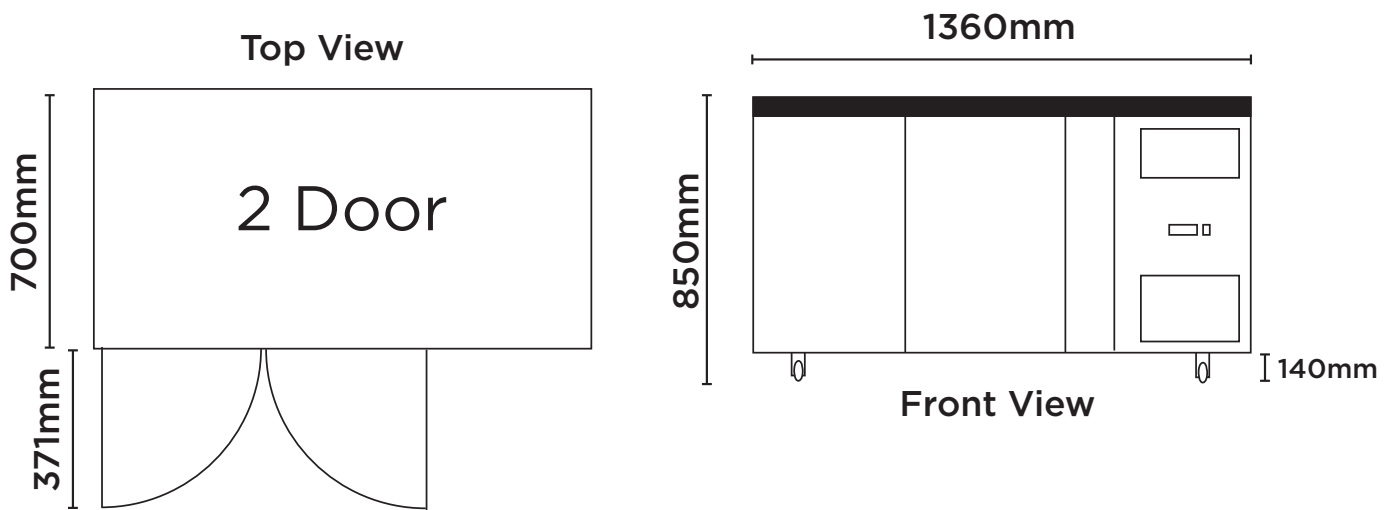

### SPECIFICATIONS

Part Number	3736230	Door Swing Dimension	371mm
Capacity	282L	Total Depth of Door Open	1071mm
Temperature Range	-22 to -18°C	Door Shape	Hinged
Max Ambient Temp.	32°C	Self-Closing Door	Yes
Refrigeration Capacity	774W	Door Lock	No
Energy Consumption	7.5kwh/24h	No. of Doors	2
Current	3.8A	Temp. Controller	Digital
Gross Weight	109kg	Castors	Yes, Legs available
Packaged Dimensions	1390 x 730 x 910 mm	No. of Shelves inc. Base	3x2
Refrigerant	R404a	Shelves Dimensions	333(w) x 530(d) mm
Plug Supplied	Yes, 1 x 10A, 2.5m cord length	Narrow-Gauge Shelving	Yes
Plug Location	Bottom Right	Colour	Stainless Steel
Main Light	N/A	Warranty	2 Years, Parts & Labour
Door Type	Solid, Stainless Steel	Warranty Service	Bromic Extra Care

### DIMENSIONS

External (mm)	
Width	1360
Depth	700
Height	850
Internal (mm)	
Width	902
Depth	530
Height	589

All information is correct at the time of publication. BROMIC PTY Ltd reserve the right to alter specifications without notice.